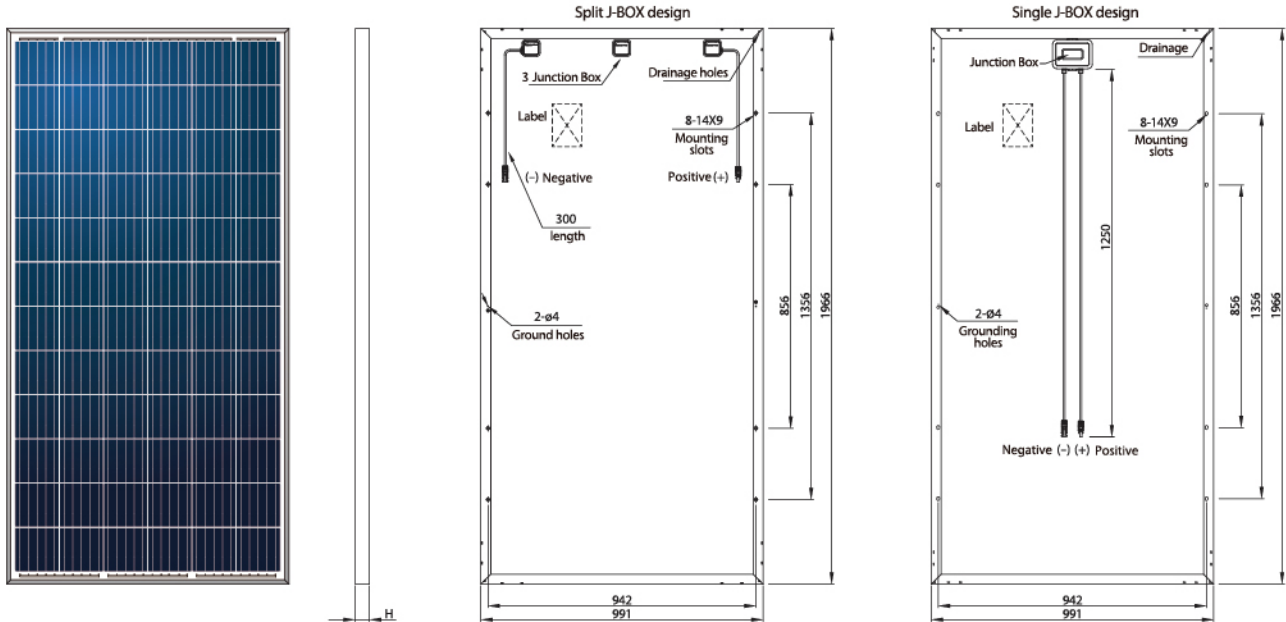

5BB HR-315P-24/Ba—HR-335P-24/Ba

Multicrystalline Silicon Module

Customized cable length available upon request

ELECTRICAL PARAMETERS

TYPE	HR-315W	HR-320W	HR-325W	HR-330W	HR-335W	
STC AM 1.5, 1000W/m², Module Temperature 25°C	Rated Max. Power at STC (W)	315	320	325	330	335
	Max. Power Voltage / Vmp (V)	36.98	37.08	37.19	37.25	37.35
	Max. Power Current / Imp (A)	8.52	8.63	8.74	8.86	8.97
	Open Circuit Voltage / Voc (V)	45.29	45.53	45.72	45.94	46.01
	Short Circuit Current / Isc (A)	9.11	9.22	9.31	9.41	9.47
	Module Efficiency (%)	16.16	16.42	16.68	16.93	17.19
NOCT AM 1.5, 800W/m², Ambient Temperature 20°C, Wind Speed 1m/s	Rated Max. Power at NOCT (W)	226.4	230.0	233.40	237.5	241.2
	Max. Power Voltage / Vmp (V)	33.30	33.47	33.58	33.64	33.74
	Max. Power Current / Imp (A)	6.80	6.87	6.95	7.06	7.15
	Open Circuit Voltage / Voc (V)	41.20	41.30	41.40	41.50	41.60
	Short Circuit Current / Isc (A)	7.44	7.53	7.62	7.73	7.82
	Module Efficiency (%)	14.52	14.75	14.97	15.23	15.47
Temperature Coefficient of Pm	-0.41%/°C					
Temperature Coefficient of Voc	-0.327%/°C					
Temperature Coefficient of Isc	+0.064%/°C					
Nominal Operating Cell Temperature	45°C±3°C					
Output Tolerance	0-5W