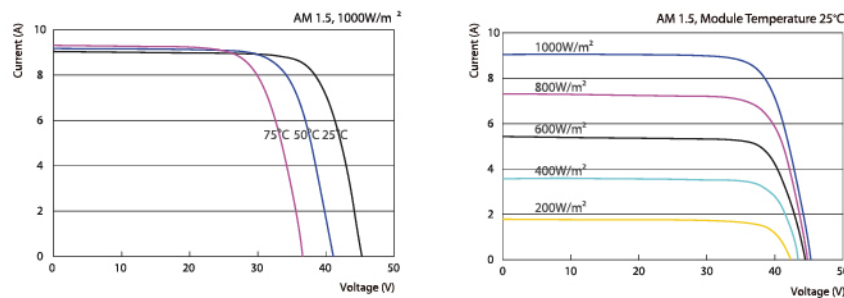

325W CURVES

LINEAR WARRANTY

No more than 2.5%
peak power degradation in
1ST YEAR

No more than 0.70% peak
power degradation in coming
24 YEARS

Free from defects of
materials and workmanship for
10 YEARS

PARAMETERS

Cell (mm)	156x156 Poly
Weight (kg)	21.9/22.2
Dimensions (LxWxH) (mm)	1966x991x35/40
Cable Cross Section Size (mm²)	4
No. of Cells and Connections	72(6x12)
No. of Diodes	3
Max. System Voltage	1000V
Max. Series Fuse	15 A
Max. Wind Load / Max. Snow Load	2400Pa / 5400Pa

PRODUCT STANDARD

Product Performance	IEC61215
Product Safety	IEC61730
Anti-PID & Salt Mist & Ammonia Corrosion Testing	IEC62804 IEC61701 IEC62716

PACKING CONFIGURATION

MODULE SIZE	CONTAINER	20'GP	40'HC
1966x991x35	Pieces Per Pallet	30	30
	Pallets Per Container	5	22
	Pieces Per Container	150	660
1966x991x40	Pieces Per Pallet	26	26
	Pallets Per Container	5	22
	Pieces Per Container	130	572