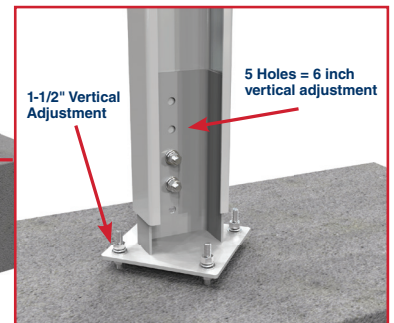

Five main components and attaching hardware.

Global Headquarters
660 Beta Drive
Cleveland, Ohio 44143 USA
Telephone: 440.461.5200
Fax: 440.442.8816
Website: preformed.com
Email: info@plpsolar.com

© 2019 Preformed Line Products
Printed in U.S.A.
SL-SS-1234
01.19.IH