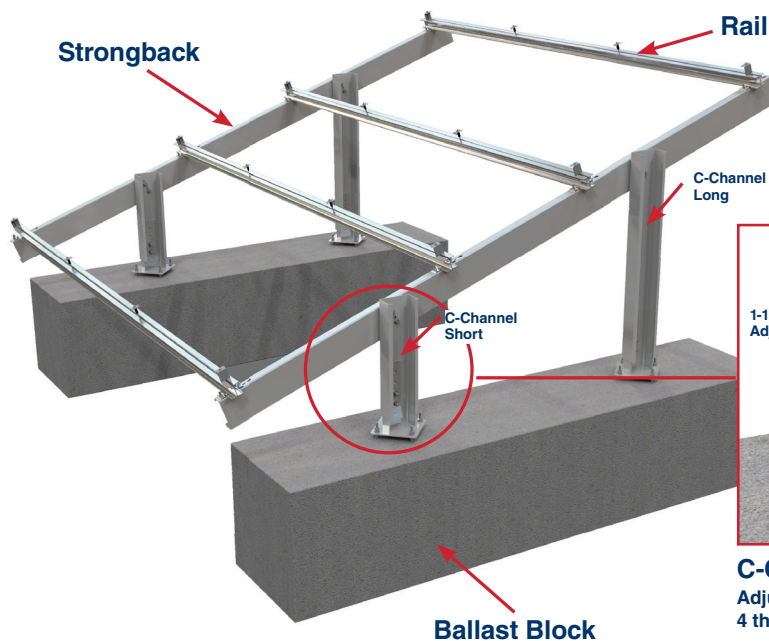

Easy To Use

- No ground penetration
- Adjusts to rolling terrain
- Preassembly speeds installation
- Top access clamping
- 7-1/2" of vertical adjustment
- Ready to assemble on precast or poured-in-place concrete bases
- Quick configuration matrix

Greater Inventory Turns

- Only 7 SKUs for all configurations
- Configurable tables from 12 to 64 modules
- Local inventory = quicker delivery = more return customers
- Configurator tool available

Quick Configuration Matrix

Five main components and attaching hardware.

C-Channel Adjustable Base
Adjustable base levels system using 4 threaded anchor bolts.

Global Headquarters
660 Beta Drive
Cleveland, Ohio 44143 USA
Telephone: 440.461.5200
Fax: 440.442.8816
Website: preformed.com
Email: info@plpsolar.com