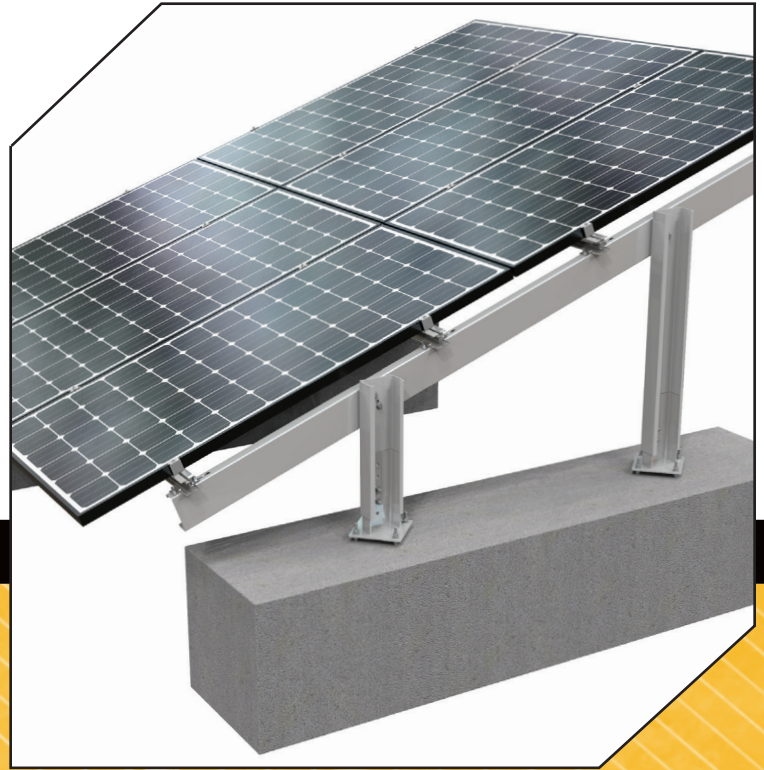

BALLASTED POWER PEAK™ GSHC KITS

Distributor Ground Mount Kits

 COMMUNICATIONS  ENERGY  SPECIAL INDUSTRIES  SOLAR

**POWER
PEAK**

BALLASTED POWER PEAK™ GSHC KITS

Commercial and Residential Ground Mount Kits

Increased Customer Retention

- Pre-engineered design = fast permitting
- Job site delivery by local trucks; no LTL hassles
- Competitive pricing
- Site optimized for 0, 20, 35, 60 psf snowloads
- Minimal ground prep
- Flexible design allows for immediate quoting

Easy To Use

- No ground penetration
- Adjusts to rolling terrain
- Preassembly speeds installation
- Top access clamping
- 7-1/2" of vertical adjustment
- Ready to assemble on precast or poured-in-place concrete bases
- Quick configuration matrix