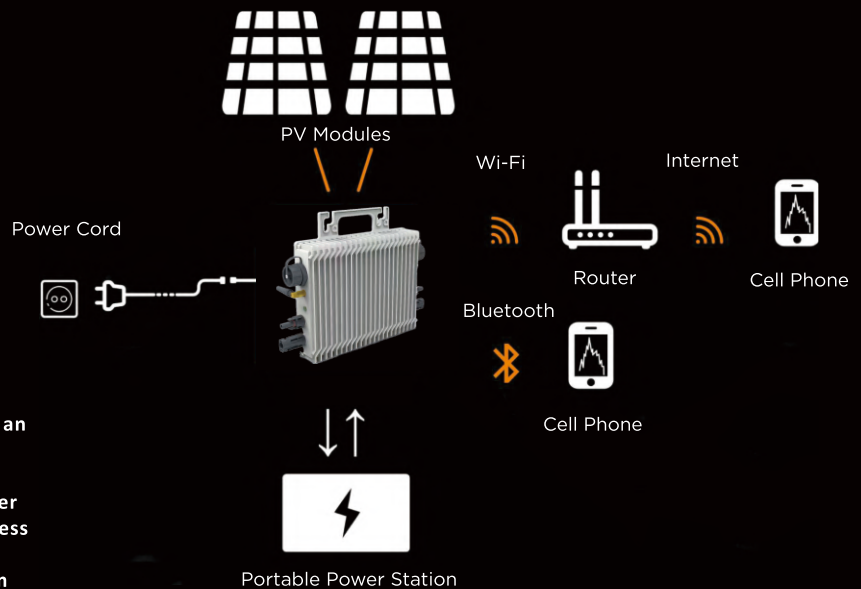

IP67 Rated

Engineered to last with maximum flexibility. Suitable for outdoor installation

Warranty

Five-years warranty, lifetime service

Product application diagram

Plug & Play, directly connected to the grid using an AC outlet to achieve power generation

Support local bluetooth direct connection, power generation can be checked without Internet access

Built-in Wi-Fi, support remote viewing of system generation in real time

Model		KS-600	KS-800
Input(DC)	Recommended solar panel input power(W)	200-300W*2	275-400W*2
	Number of DC input connections(group)	MC4*2	MC4*2
	Maximum DC input voltage	55V	
	Operating voltage range	18-55V	
	Start-up voltage	18V	
	MPPT tracking range	18-55V	
	MPPT tracking accuracy	>99.5%	
	Maximum DC input current	14A*2	14A*2
Output(AC)	Rated power output	550W	750W
	Maximum output power	600W	800W
	Rated output voltage	120V	230V
	Output voltage range	90-160V	190-270V
	Rated AC current(at 120V)	5A	6.6A
	Rated AC current(at 230V)	2.6A	3.47A
	Rated output frequency	60Hz	50Hz
	Output frequency range(Hz)	58.9-61.9Hz	47.5-50.5Hz
	THD	<5%	
	Power factor	>0.99	
	Maximum number of branch circuit connections	120VAC:5set / 230VAC:10set	120VAC:5set / 230VAC:10set
	Protection function	Over/under voltage protection	yes
Over/under frequency protection		yes	
Anti-islanding protection		yes	
Over current protection		yes	
Over load protection		yes	
Over temperature protection		yes	
Protection grade		IP67	
Working environment temperature		-40°C - +65°C	
Indication light quantity		Working status:LED light*1+Wifi Signal led light*1	
Communication connection mode		Wifi/2.4G	
Cooling method		Natural cooling(no fan)	
Working environment		Indoor and outdoor	
Standards		EN61000-3-2, EN61000-3-3, EN62109-2.EN55032, EN55035, EN50438	
Weight		1.5kg	1.8kg
Size (L*W*H)cm		29*20*4.3	31*20*4.3