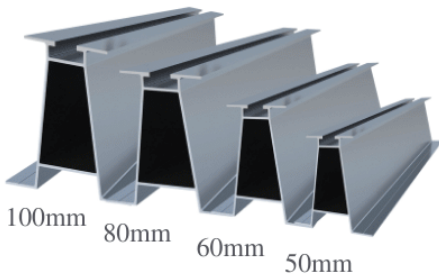

## Trapezoidal and Sandwich Roof Systems

Easy Profile

End-Clamp Set

Mid-Clamp Set

Self-Drilling  
Screw

EPDM Tape

End-Clamp Set  
Black

Mid-Clamp Set  
Black

**Application**

Trapezoidal and Sandwich Roofs

**Module Orientation**

Landscape and Portrait

**Fastening**

Self-Drilling Screw

**Components And  
Material Types**

Rails and Clamps: Aluminum EN AW 6063-T6