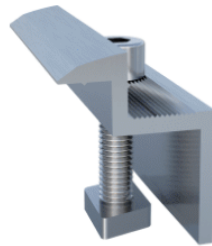

## Trapezoidal and Sandwich Roof Systems

Easy Profile

End-Clamp Set

Mid-Clamp Set

Self-Drilling  
Screw

EPDM Tape

End-Clamp Set  
Black

Mid-Clamp Set  
Black

**Application**

Trapezoidal and Sandwich Roofs

**Module Orientation**

Landscape and Portrait

**Fastening**

Self-Drilling Screw

**Components And  
Material Types**

Rails and Clamps: Aluminum EN AW 6063-T6

Fasteners:

- Bolt And Nut: Stainless A2-70
- Self-Drilling Screw: Bi-Metal

Sealing: EPDM