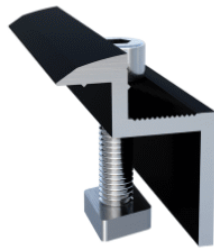

## Trapezoidal and Sandwich Roof Systems

Easy Profile

End-Clamp Set

Mid-Clamp Set

Self-Drilling  
Screw

EPDM Tape

End-Clamp Set  
Black

Mid-Clamp Set  
Black

**Application**

Trapezoidal and Sandwich Roofs

**Module Orientation**

Landscape and Portrait

**Fastening**

Self-Drilling Screw

**Components And  
Material Types**

Rails and Clamps: Aluminum EN AW 6063-T6