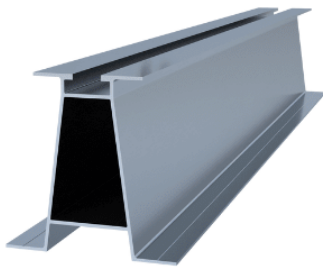

## Trapezoidal and Sandwich Roof Systems

Easy Profile

End-Clamp Set

Mid-Clamp Set

Self-Drilling  
Screw

EPDM Tape

End-Clamp Set  
Black

Mid-Clamp Set  
Black

**Application**

Trapezoidal and Sandwich Roofs

**Module Orientation**

Landscape and Portrait

**Fastening**

Self-Drilling Screw

**Components And  
Material Types**

Rails and Clamps: Aluminum EN AW 6063-T6