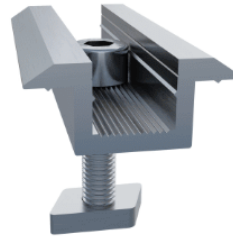

## Trapezoidal and Sandwich Roof Systems

Easy Profile

End-Clamp Set

Mid-Clamp Set

Self-Drilling  
Screw

EPDM Tape

End-Clamp Set  
Black

Mid-Clamp Set  
Black

**Application**

Trapezoidal and Sandwich Roofs

**Module Orientation**

Landscape and Portrait

**Fastening**

Self-Drilling Screw

**Components And  
Material Types**

Rails and Clamps: Aluminum EN AW 6063-T6