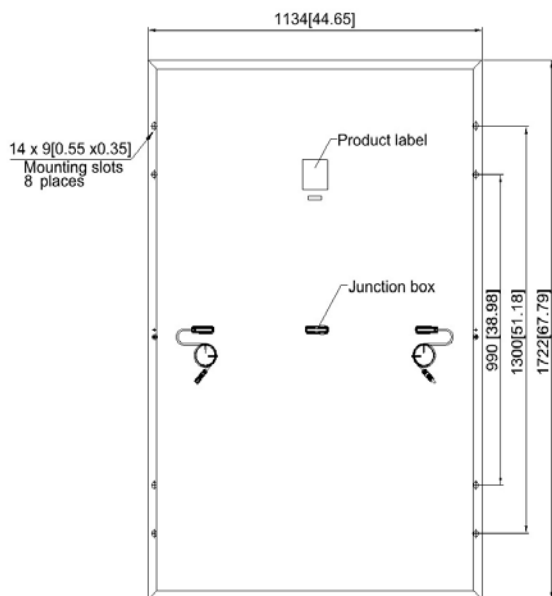

WISER Series (Black)

Mono – 108HC - N Type

GEP
GREEN ENERGY POWER

25 Years Guarantee

GRADE A QUALITY

certificate

TUV 300 Intertek, CQC, KGM, INMETRO, ISO, CE, CB

High Efficiency

Advanced solar cell technology ensures, The high module efficiency up to 22.00%.

Positive Tolerance

Module guarantees a positive –only power tolerance of 0 to +5w to bring extra benefit.

Strong Load Capacity

Module is capable to withstand 2400Pa wind loads and 5400Pa Snow loads.

Reliable quality

Module is manufactured in accordance with international quality standards ISO9001

Higher Weatherproof Rating

J-Box performs module with an environmental protection rating to IP68.

Salt and Corrosion Resistant

Highly Certified conform in higher salinity zone

Anti PID Solar Technology

Highly PID resistant in larger humidity areas

405 / 410 / 415 / 420

Material & Workmanship

15 Years

Linear Power Warranty

30 Years