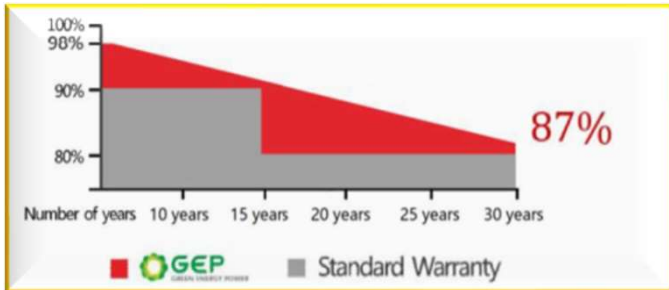

### Anti PID Solar Technology

Highly PID resistant in larger humidity areas

405 / 410 / 415 / 420

Material & Workmanship

15 Years

Linear Power Warranty

30 Years