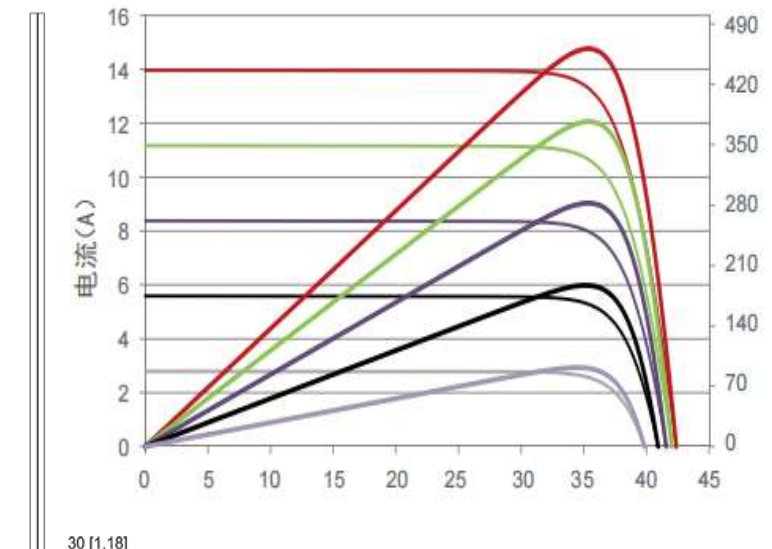

### Anti PID Solar Technology

Highly PID resistant in larger humidity areas

405 / 410 / 415 / 420

Material & Workmanship

15 Years

Linear Power Warranty

30 Years