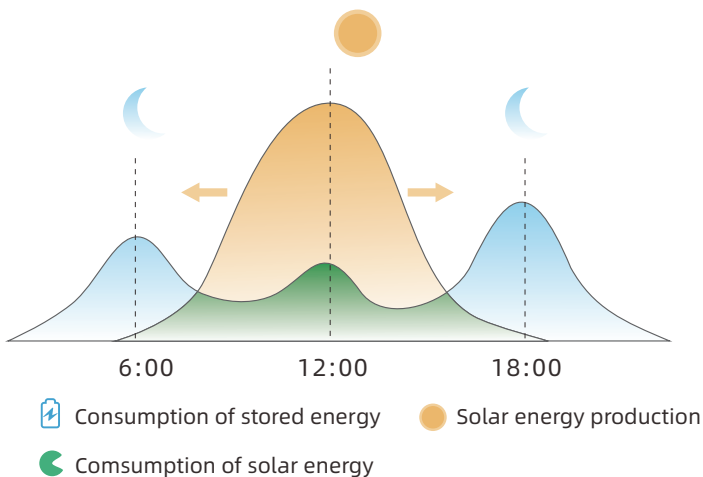

UFO POWER

All-In-One Energy Storage System

HYBRID SINGLE PHASE

Key characteristic

- All-in-one design, integrated 6kw hybrid inverter and battery
- Comfortable and easy control via App, PV or Touch-Display
- Energy storage SAAS unified platform available, OTA upgrading and other maintenance function
- Lithium ion phosphate battery modular, capacity of 5kwh-20kwh, scalable and safety
- Fast switching time
- IP protection grade 65, anti corrosion grade \geq C2
- Plug and play

System Parameters

System Schematic				
Rated output power	6000W			
Number of batteries	1	2	3	4
Battery total energy[1]	5.12kWh	10.24kWh	15.36kWh	20.48kWh
Degree of protection	IP65			
Ambient temperature range[3]	-20℃~+60℃			
Allowable relative humidity range	5%~95%			
Max. operating altitude[4]	2000m			
Weight	74.5kg	125.5kg	176.5kg	228.5kg
Dimension (W*H*D)	W678*D220*H1172mm	W678*D220*H1492mm	W678*D220*H1832mm	W678*D220*H2483mm
Display	LCD & APP+Bluetooth			
Communication	RS485/CAN/WiFi, Optional: Ethernet/4G			
Product ordering model	[GPOWER6KW Inverter Module] + N * [GPOWER-B Battery Module]			

Inverter Module

Model	GPOWER6KW
Nominal battery voltage	51.2V
Max. charging/discharging current	100A
Max. PV input power	8000W
Max. input voltage	600V
Rated input voltage	380V
MPPT operating voltage range	120~550V
Number of MPPTs	2
Max. input current per MPPT	13A/13A
Rated grid voltage	L/N/PE, 230V, 50Hz/60Hz
Grid voltage range	170Vac-290Vac
Rated AC power	6000W
Max. AC power output to utility grid	6000VA
Rated voltage, frequency (off-grid)	220/230/240V, 50/60Hz
Max. apparent power (off-grid)	6000W
Peak output power, duration (off-grid)[5]	9000W, 60S
Max efficiency of solar Inverter	98.0%
European efficiency of solar Inverter	97.1%
Topology	Transformerless
Dimension (W*H*D)	W678*D220*H750mm
Weight	22.5kg