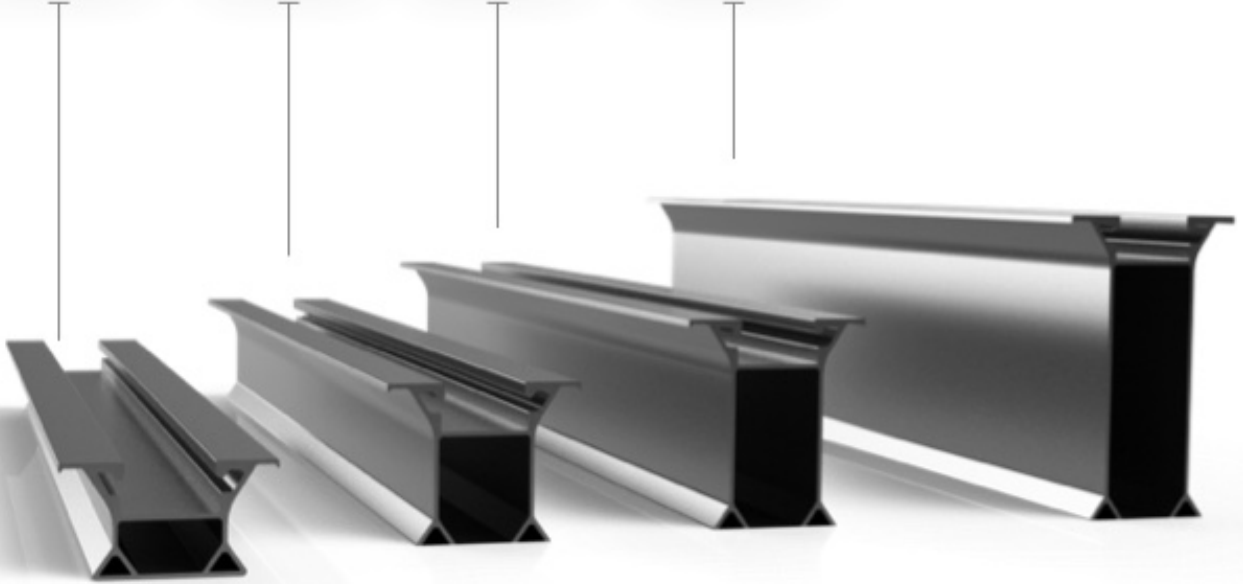

XSide + ISOBEAM = **ISOSIDE**

Beam
30 mm

Beam
45 mm

Beam
60 mm

Beam
85 mm

ISOBEAM V1.1