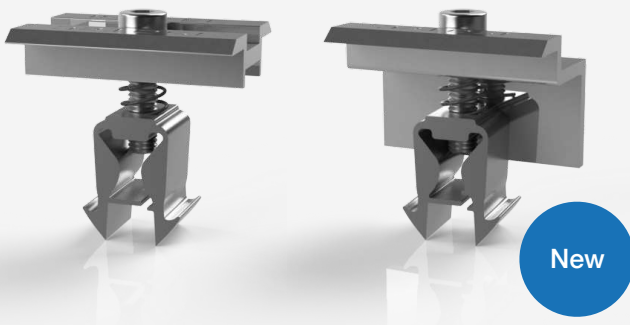

Sandwich & Trapezoidal Sheet Rail

Maximum Strength

- ▶ Optimized ISOSIDE solution is preferred in overloaded areas for use in sandwich or Trapezoidal roofs/sheets
- ▶ It can be used in Landscape or in Portrait orientation layout
- ▶ Max. strength is obtained trough self drilling screw
- ▶ Send with special EPDM seal between profile and sandwich panel

ISOSIDE

ISOBEAM Profile

- ▶ Optimum strength obtained in portrait and landscape layouts
- ▶ Advantage of low cost
- ▶ Applied to the rails without drilling
- ▶ It is an optimum solution with 4 different height options

XSide Mounting tool

- ▶ Compatible with all ISOBEAM rails
- ▶ Delivered with pre-assembled epdm seal
- ▶ EPDM rubber is available at the bottom of the tool

EasyClamp V.1.3 Middle + V.1.3 End Clamp

- ▶ Delivered in set with integrated nut and spring. Can reduce pv module installation time up to 15%
- ▶ Compatible with all Isotec profiles. Universal clamps work with framed pv modules between 35 - 45 mm height.

Technical Data

ISOSIDE	
Scope of application	Pitched roofs with trapezoidal sheet metal or sandwich panels
Compatible Solar Panel	L: 640mm - 1960mm W: 990mm-1010mm H: 30mm - 45mm
Fixation	Self drilling screw or rivet
High options	30 - 45 - 60 - 85mm
Material	Profile and clamps : Aluminium 6063-T66 Support : EPDM Fasteners : Stainless A2-70
Module Orientation	Landscape and Portrait