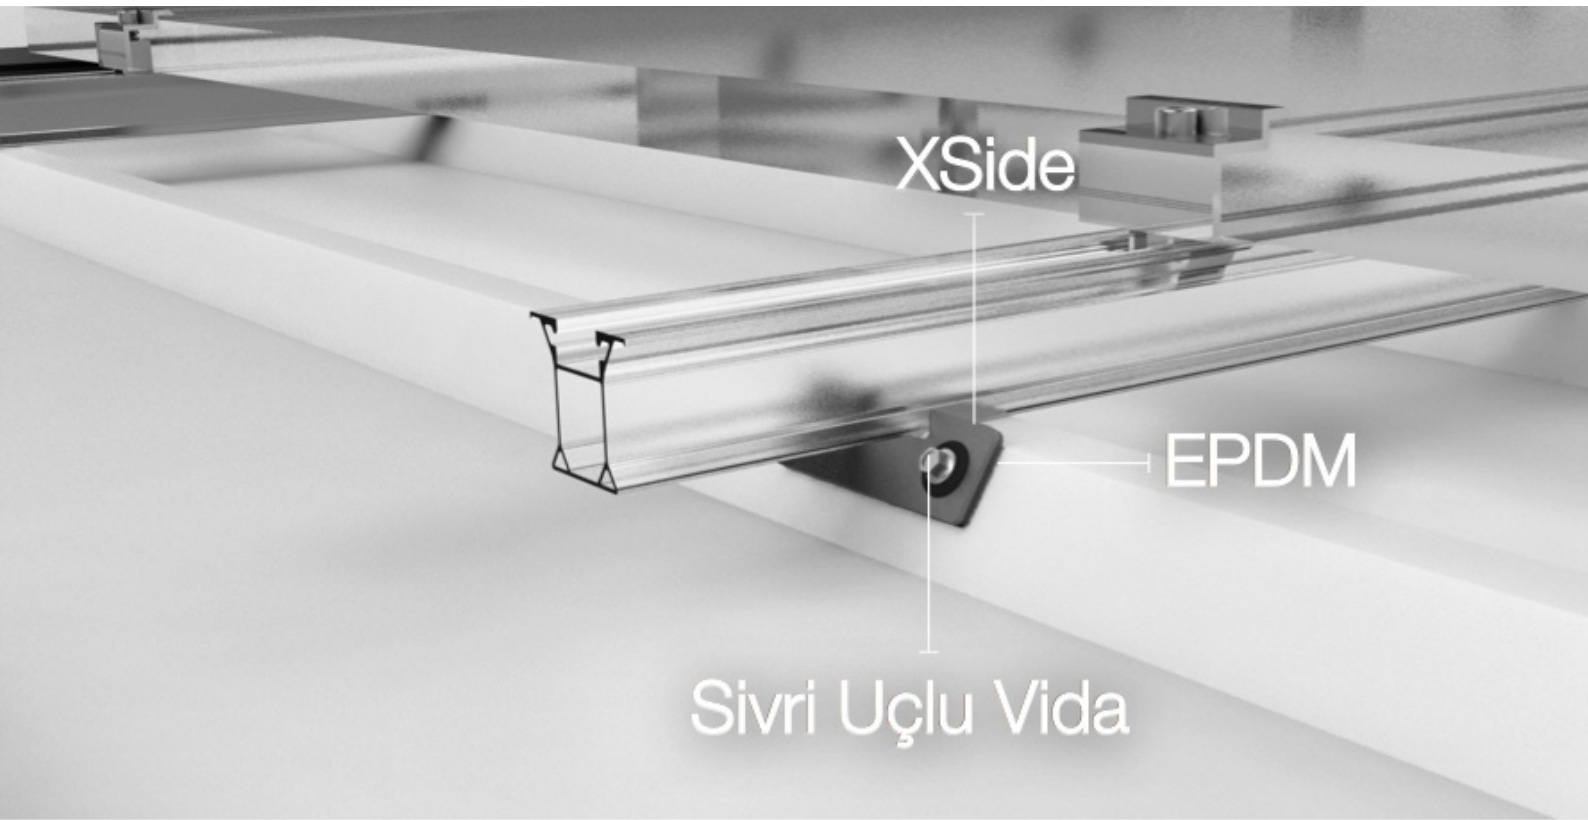

Sandwich & Trapezoidal Sheet Rail

Maximum Strength

- ▶ Optimized ISOSIDE solution is preferred in overloaded areas for use in sandwich or Trapezoidal roofs/sheets
- ▶ It can be used in Landscape or in Portrait orientation layout
- ▶ Max. strength is obtained trough self drilling screw
- ▶ Send with special EPDM seal between profile and sandwich panel

XSide Mounting tool

- ▶ Compatible with all ISOBEAM rails
- ▶ Delivered with pre-assembled epdm seal
- ▶ EPDM rubber is available at the bottom of the tool

EasyClamp V.1.3 Middle + V.1.3 End Clamp

- ▶ Delivered in set with integrated nut and spring. Can reduce pv module installation time up to 15%
- ▶ Compatible with all Isotec profiles. Universal clamps work with framed pv modules between 35 - 45 mm height.

Self drilling screw

- ▶ This self drilling screw with seal, drills a hole no bigger than needed
- ▶ Fastening without swarf
- ▶ Sealing warranty

EPDM Rubber

- ▶ Protection for the penetration of water

XSide V1.1

Technical Data

ISOSIDE	
Scope of application	Pitched roofs with trapezoidal sheet metal or sandwich panels
Compatible Solar Panel	L: 640mm - 1960mm W: 990mm-1010mm H: 30mm - 45mm
Fixation	Self drilling screw or rivet
High options	30 - 45 - 60 - 85mm
Material	Profile and clamps : Aluminium 6063-T66 Support : EPDM Fasteners : Stainless A2-70
Module Orientation	Landscape and Portrait