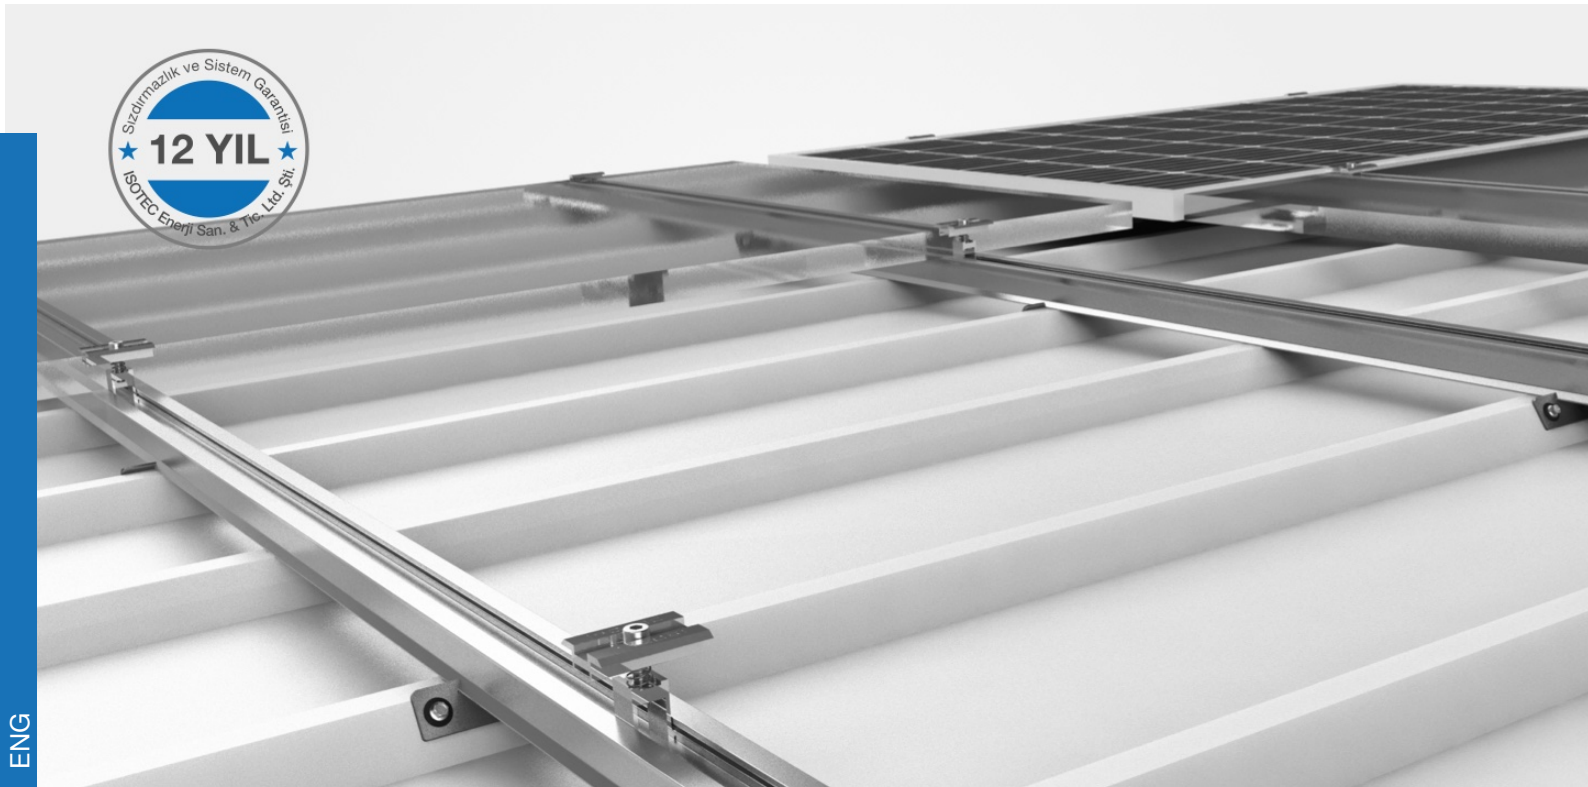

Photos

ENG

+90 216 693 23 49

www.isotec.com.tr

05/2020