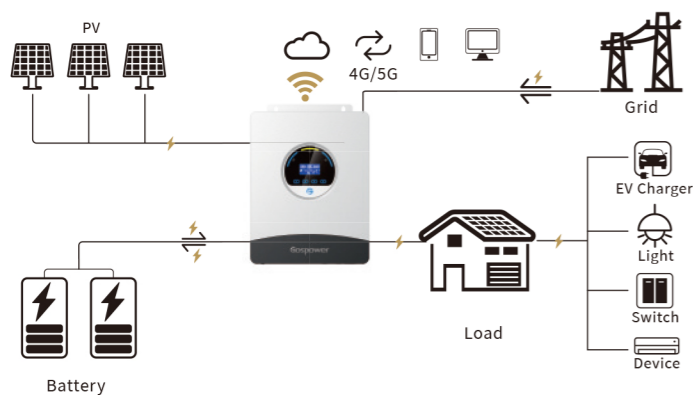

Color Options

		GPEO-3K6L1	GPEO-6K1
DC Input (PV)	Recommended max. PV input power	4000W	6000W
	Rated input voltage	380V	380V
	MPPT operating voltage range	85V-450V (@500V VOC)	85V-450V (@500V VOC)
	Number of MPPT	1	1
	Max. number of input strings per MPPT	1	1
	Max. input current per MPPT	27A	27A
	Max. short-circuit current per MPPT	35A	35A
AC input	Max output power	6500W	11000W
	Max output current	30A	50A
	Rated grid voltage	220/230/240Vac	220/230/240Vac
	Rated grid frequency	50/60Hz	50/60Hz
	THDi	<3% (@100% Linear load)	<3% (@100% Linear load)
	Power factor	1	1
Battery parameters	Battery type	Lithium /Lead-acid	Lithium /Lead-acid
	Battery voltage range	20V-30V	40-60V
	Max. charge/discharge current	120A/150A	120A/125A
	BMS communication mode	RS485	RS485
AC output (off-grid)	Rated output power	3600W	6000W
	Rated output current	15.6A	26.1A
	Rated output voltage	220/230/240Vac	220/230/240Vac
	Frequency	50/60Hz	50/60Hz
	Surge power	7200VA 5s	12000VA 5s
	THDv (@ linear load)	<3%	<3%
	Switching time	10ms typical (For UPS) 20ms typical (For Home Appliances)	
	Efficiency	Max. MPPT efficiency	99.90%
	Peak efficiency	93.00%	93.00%
Protection	Inner protection	✓ Output short circuit protection ✓ Output overvoltage protection	
	Surge protection	PV: Type III, AC: Type III	
	IP rating	IP54	IP54
General Parameters	Operating temperature range	-10°C ~ 50°C	-10°C ~ 50°C
	Relative humidity range	5%~95%	5%~95%
	Max. operating altitude	2000m	2000m
	Standby self-consumption [2]	<10W	<10W
	Installation type	Wall-mounted	Wall-mounted
	Cooling mode	Fan cooling	Fan cooling
	Communication	RS232/RS485/Dry contact	
	Display	LCD	LCD
MECHANICAL SPECIFICATIONS	Inverter dimensions (W*H*D) (mm)	347*445*120	347*445*120
	Net weight (kg)	12.1	13
	Shipping dimensions (W*H*D) (mm)	465*560*195	465*560*195
	Gross weight (kg)	13.5	15