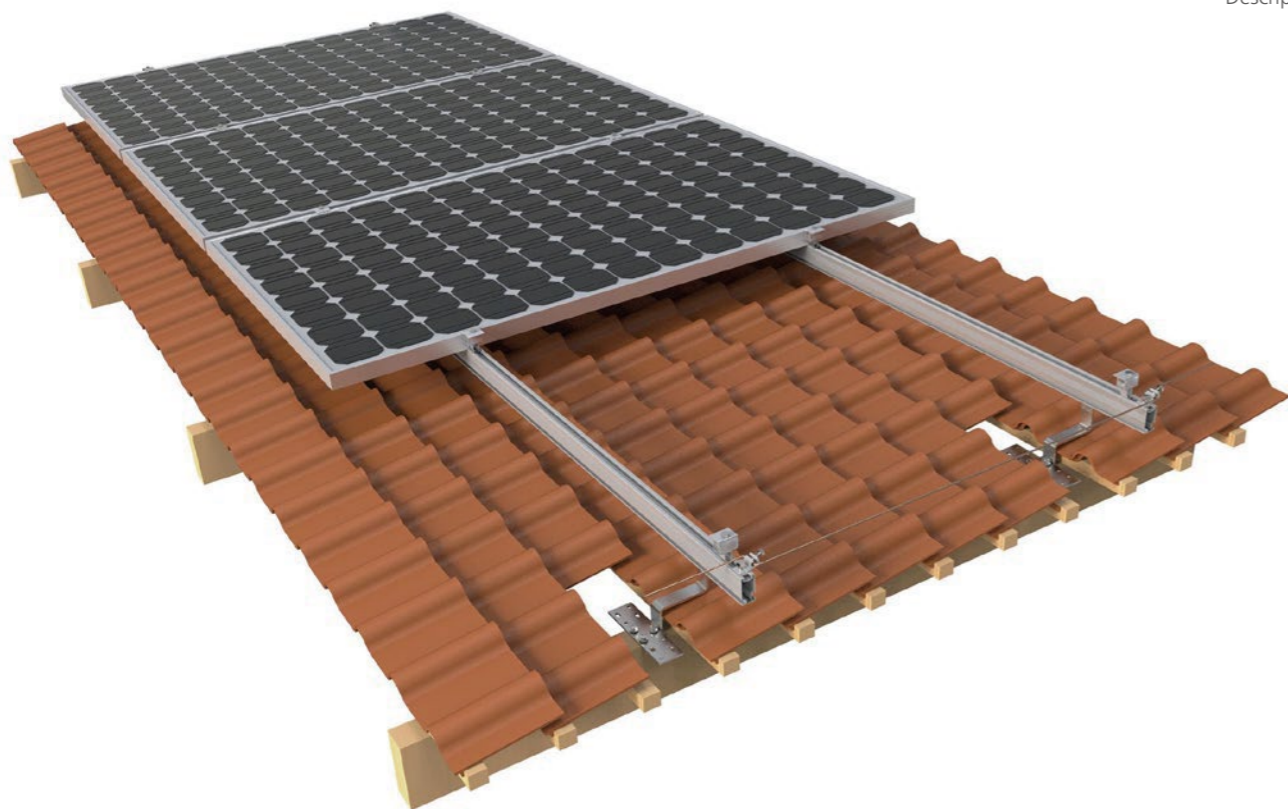

SunEvo has many types of tile roof hooks, suitable for most roof types of tile, flat tile, slate tile, asphalt shingle tile. A design that includes major specifications saves you inventory cost, quick and easy to install. Innovative design of rail connect base-support can effectively increase the product strength, ensure the safety of the product use. SunEvo has a large variety of roof hooks provide customers options. Customization allowed according to customers' need to meet special installation requirements.

Technical features:

Product name	Tile roof mounting system
Application	Tile roof, Flat tile roof, Slate roof
Inclination	Parallel to the roof
Material	AL 6005-T5, SUS 304
Finish	AL 6005-T5 Anodized, SUS 304 Shot blasting
Module orientation	Landscape or Portrait