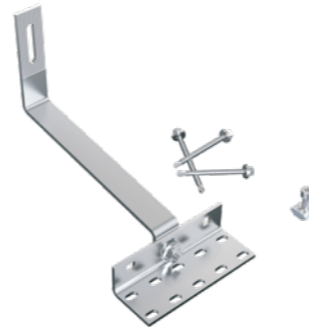

SunEvo has many types of tile roof hooks, suitable for most roof types of tile, flat tile, slate tile, asphalt shingle tile. A design that includes major specifications saves you inventory cost, quick and easy to install. Innovative design of rail connect base-support can effectively increase the product strength, ensure the safety of the product use. SunEvo has a large variety of roof hooks provide customers options. Customization allowed according to customers' need to meet special installation requirements.

Technical features:

Product name	Tile roof mounting system
Application	Tile roof, Flat tile roof, Slate roof
Inclination	Parallel to the roof
Material	AL 6005-T5, SUS 304
Finish	AL 6005-T5 Anodized, SUS 304 Shot blasting
Module orientation	Landscape or Portrait

Item No. ERK-TRH-T17
Description Tile Roof Hook

1

Item No. ERK-TRH-T02
Description Tile Roof Hook

2

Item No. ERK-TRH-T01
Description Tile Roof Hook

3

Item No. ERK-TRH-T18
Description Tile Roof Hook

4

Item No. ERK-TRH-T04
Description Tile Roof Hook

5

Item No. ERK-TRH-T03
Description Tile Roof Hook

6

Item No. ERK-TRH-T20(t=6mm)
Description Tile Roof Hook

7

Item No. ERK-TRH-T06
Description Tile Roof Hook

8