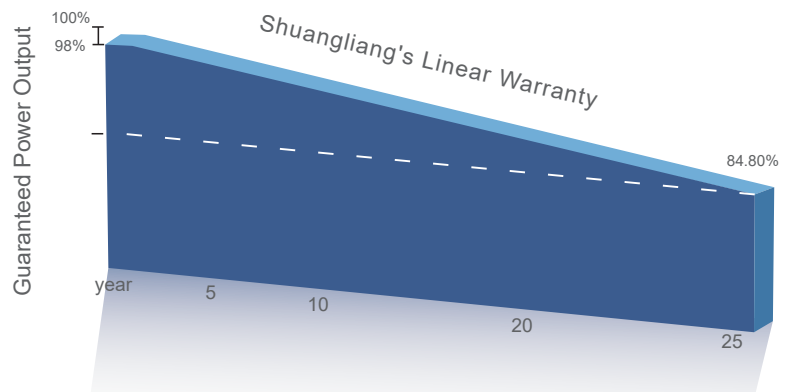

LINEAR PERFORMANCE WARRANTY

- 12 Year Product Warranty
- 25 Year Linear Power Warranty

COMPREHENSIVE CERTIFICATES

- ISO 45001: 2018 Occupational Health and Safety Management System
- ISO 14001: 2015 Environmental Management System
- ISO 9001: 2015 Quality Management System
- IEC 61215 / IEC 61730 / IEC 61701 / IEC 62716
  IEC 62804 / IEC 62782 / IEC60068

Shuangliang Solar-Tech(Baotou) Co., Ltd
www.shuangliangglobal.com
ktsales@shuangliang.com