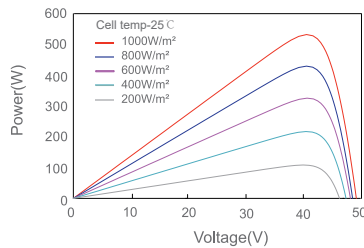

Shuangliang Solar-Tech(Baotou) Co., Ltd
www.shuangliangglobal.com
ktsales@shuangliang.com

ELECTRICAL DATA (STC)

Peak Power Watts-PMAX (Wp)	525	530	535	540	545
Power Output Tolerance-PMAX (W)	0~+5				
Maximum Power Voltage-VMPP (V)	41.20V	41.40V	41.60V	41.80V	42.00V
Maximum Power Current-IMPP(A)	12.75A	12.81A	12.87A	12.94A	12.99A
Open Circuit Voltage-Voc (V)	49.70V	50.00V	50.30V	50.60V	50.90V
Short Circuit Current-ISC(A)	13.40A	13.46A	13.52A	13.59A	13.64A
Module Efficiency (%)	20.32%	20.52%	20.71%	20.90%	21.10%
STC: Irradiance 1000W/m ² , Cell Temperature 25°C, Air Mass AM1.5					

(DO NOT connect Fuse in Combiner Box with two or more strings in parallel connection)

CHARACTERISTICS

Current-Voltage Curve

Power-Voltage Curve

MECHANICAL DIAGRAMS

MECHANICAL DATA

Solar Cells	P Type Monocrystalline 182×91mm
Cell Orientation	144 cells (6×24)
Module Dimensions	2278×1134×30mm
Weight	28kg
Glass	3.2mm (0.13 inches), High Transmission, AR Coated Tempered Glass
Backsheet	Black
Frame	Black Anodized Aluminium Alloy
J-Box	IP 68 rated
Cables	(+):300mm, (-):300mm or Customized Length
Connector	MC4 or MC4 Compatible