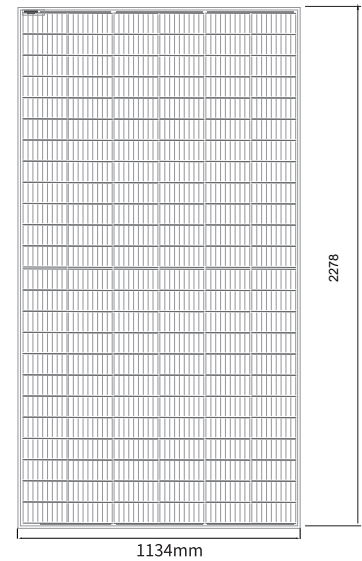

Shuangliang Solar-Tech(Baotou) Co., Ltd
www.shuangliangglobal.com
ktsales@shuangliang.com

ELECTRICAL DATA (STC)

Peak Power Watts-PMAX (Wp)	525	530	535	540	545
Power Output Tolerance-PMAX (W)	0~+5				
Maximum Power Voltage-VMPP (V)	41.20V	41.40V	41.60V	41.80V	42.00V
Maximum Power Current-IMPP(A)	12.75A	12.81A	12.87A	12.94A	12.99A
Open Circuit Voltage-Voc (V)	49.70V	50.00V	50.30V	50.60V	50.90V
Short Circuit Current-ISC(A)	13.40A	13.46A	13.52A	13.59A	13.64A
Module Efficiency (%)	20.32%	20.52%	20.71%	20.90%	21.10%
STC: Irradiance 1000W/m ² , Cell Temperature 25°C, Air Mass AM1.5					

(DO NOT connect Fuse in Combiner Box with two or more strings in parallel connection)

CHARACTERISTICS

Current-Voltage Curve

Power-Voltage Curve

MECHANICAL DIAGRAMS

MECHANICAL DATA

Solar Cells	P Type Monocrystalline 182×91mm
Cell Orientation	144 cells (6×24)
Module Dimensions	2278×1134×30mm
Weight	28kg
Glass	3.2mm (0.13 inches), High Transmission, AR Coated Tempered Glass
Backsheet	Black
Frame	Black Anodized Aluminium Alloy
J-Box	IP 68 rated
Cables	(+):300mm, (-):300mm or Customized Length
Connector	MC4 or MC4 Compatible