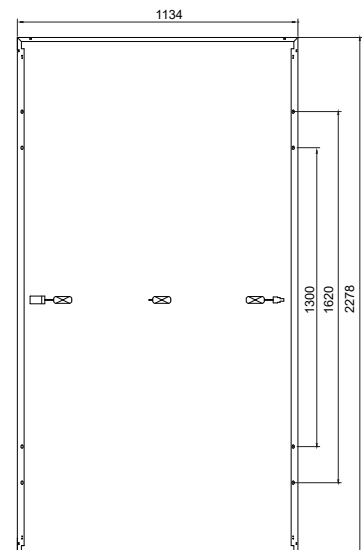

Shuangliang Solar-Tech(Baotou) Co., Ltd
www.shuangliangglobal.com
ktsales@shuangliang.com

ELECTRICAL DATA (STC)

Peak Power Watts-PMAX (Wp)	525	530	535	540	545
Power Output Tolerance-PMAX (W)	0~+5				
Maximum Power Voltage-VMPP (V)	41.20V	41.40V	41.60V	41.80V	42.00V
Maximum Power Current-IMPP(A)	12.75A	12.81A	12.87A	12.94A	12.99A
Open Circuit Voltage-Voc (V)	49.70V	50.00V	50.30V	50.60V	50.90V
Short Circuit Current-ISC(A)	13.40A	13.46A	13.52A	13.59A	13.64A
Module Efficiency (%)	20.32%	20.52%	20.71%	20.90%	21.10%
STC: Irradiance 1000W/m ² , Cell Temperature 25°C, Air Mass AM1.5					

(DO NOT connect Fuse in Combiner Box with two or more strings in parallel connection)

CHARACTERISTICS

Current-Voltage Curve

Power-Voltage Curve

MECHANICAL DIAGRAMS

MECHANICAL DATA

Solar Cells	P Type Monocrystalline 182×91mm
Cell Orientation	144 cells (6×24)
Module Dimensions	2278×1134×30mm
Weight	28kg
Glass	3.2mm (0.13 inches), High Transmission, AR Coated Tempered Glass
Backsheet	Black
Frame	Black Anodized Aluminium Alloy
J-Box	IP 68 rated
Cables	(+):300mm, (-):300mm or Customized Length
Connector	MC4 or MC4 Compatible