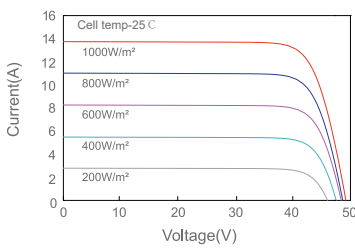

Shuangliang Solar-Tech(Baotou) Co., Ltd
www.shuangliangglobal.com
ktsales@shuangliang.com

ELECTRICAL DATA (STC)

Peak Power Watts-PMAX (Wp)	525	530	535	540	545
Power Output Tolerance-PMAX (W)	0~+5				
Maximum Power Voltage-VMPP (V)	41.20V	41.40V	41.60V	41.80V	42.00V
Maximum Power Current-IMPP(A)	12.75A	12.81A	12.87A	12.94A	12.99A
Open Circuit Voltage-Voc (V)	49.70V	50.00V	50.30V	50.60V	50.90V
Short Circuit Current-ISC(A)	13.40A	13.46A	13.52A	13.59A	13.64A
Module Efficiency (%)	20.32%	20.52%	20.71%	20.90%	21.10%
STC: Irradiance 1000W/m ² , Cell Temperature 25°C, Air Mass AM1.5					

(DO NOT connect Fuse in Combiner Box with two or more strings in parallel connection)

CHARACTERISTICS

Current-Voltage Curve

Power-Voltage Curve

MECHANICAL DIAGRAMS

MECHANICAL DATA

Solar Cells	P Type Monocrystalline 182×91mm
Cell Orientation	144 cells (6×24)
Module Dimensions	2278×1134×30mm
Weight	28kg
Glass	3.2mm (0.13 inches), High Transmission, AR Coated Tempered Glass
Backsheet	Black
Frame	Black Anodized Aluminium Alloy
J-Box	IP 68 rated
Cables	(+):300mm, (-):300mm or Customized Length
Connector	MC4 or MC4 Compatible