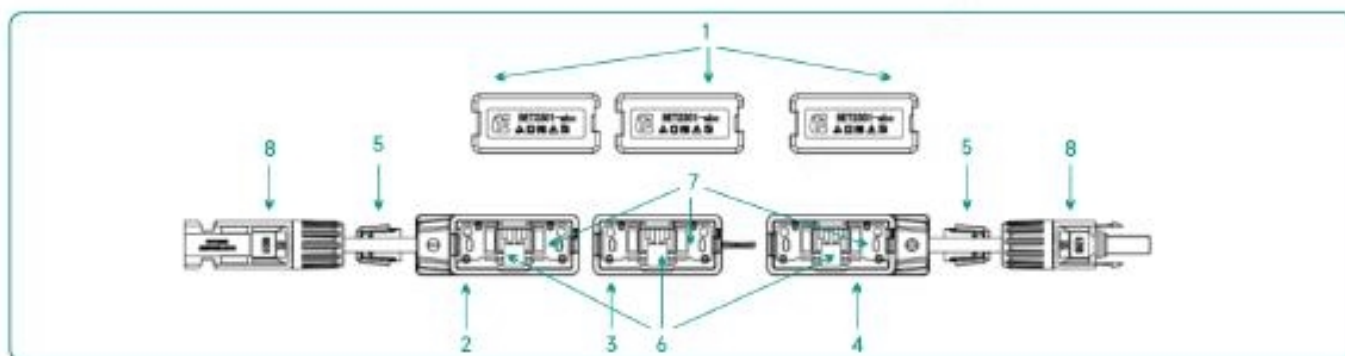

## BET2301-abc 接线盒/Junction box

- 按压卡接式安装，方便快捷  
Clamping installation, convenient and swift
- 可扩展性强  
Strong scalability
- 通过 TUV 和 UL 认证  
Certified by TUV and UL
- 防水等级达到 IP68  
Waterproof grade up to IP68

产品参数  
PRODUCT PARAMETERS

认证 CERTIFICATIONS	TUV/UL	箱体尺寸 DIMENSIONS	66.5*24*16.1mm
产品型号 PRODUCT MODEL	BET2301-abc	汇流带宽度 WIDTH OF RIBBONS	Max 9mm
额定电流 RATED CURRENT	20A/25A/26A/30A	防护等级 PROTECTION DEGREE	IP68
额定电压 RATED VOLTAGE	1500V	防火等级 FLAMMABILITY CLASS	5VB
灌胶量 GLUE VOLUME	6.7x3ml	温度范围 OPERATING TEMPERATURE	-40°C~+85°C