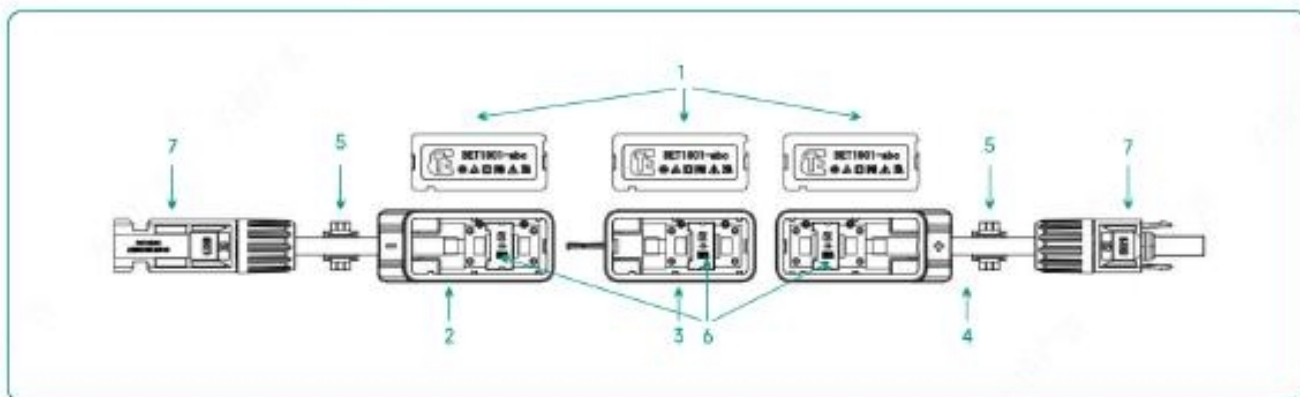

## BET1901-abc 接线盒/Junction box

- 按压卡接式安装，方便快捷  
Clamping installation, convenient and swift
- 可扩展性强  
Strong scalability
- 通过 TUV 和 UL 认证  
Certified by TUV and UL
- 防水等级达到 IP68  
Waterproof grade up to IP68

产品参数  
PRODUCT PARAMETERS

认证 CERTIFICATIONS	TUV/UL	盒体尺寸 DIMENSIONS	63.5x25.7x14.7mm
产品型号 PRODUCT MODEL	BET1901-abc	汇流带宽度 WIDTH OF RIBBONS	Max 8.5mm
额定电流 RATED CURRENT	20A/25A	防护等级 PROTECTION DEGREE	IP68
额定电压 RATED VOLTAGE	1500V	防火等级 FLAMMABILITY CLASS	5VB
灌胶量 GLUE VOLTAGE	5.3x3ml	温度范围 OPERATING TEMPERATURE	-40°C~+85°C