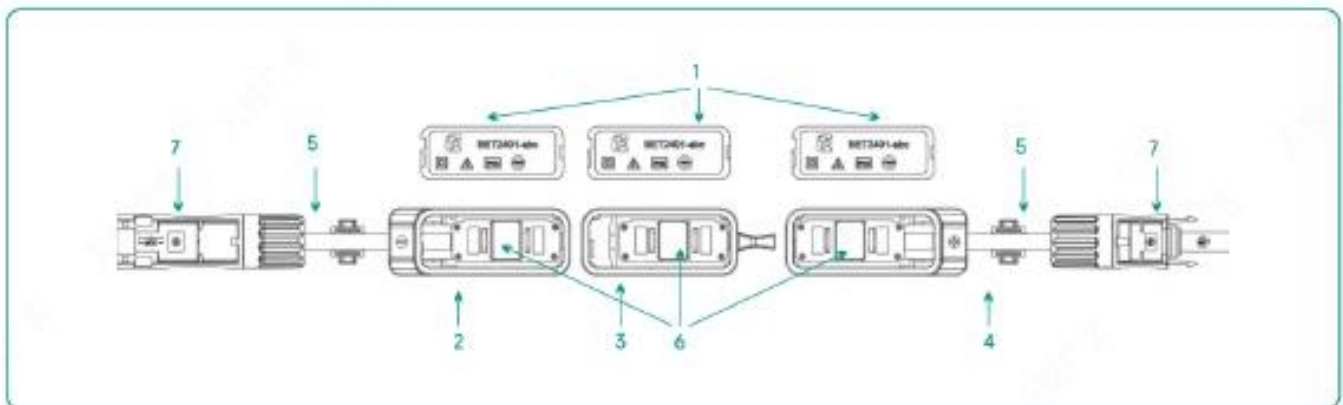

BET2401-abc 接线盒/Junction box

- 按压卡接式安装，方便快捷
Clamping installation, convenient and swift
- 可扩展性强
Strong scalability
- 通过 TUV 和 UL 认证
Certified by TUV and UL
- 防水等级达到 IP68
Waterproof grade up to IP68

产品参数
PRODUCT PARAMETERS

认证 CERTIFICATIONS	TUV/UL	盒体尺寸 DIMENSIONS	67.2x25x14.9mm
产品型号 PRODUCT MODEL	BET2401-abc	汇流带宽度 WIDTH OF RIBBONS	Max 8.5mm
额定电流 RATED CURRENT	20A/25A/27A/30A	防护等级 PROTECTION DEGREE	IP68
额定电压 RATED VOLTAGE	1500V	防火等级 FLAMMABILITY CLASS	5VB
灌胶量 GLUE VOLUME	6x3ml	温度范围 OPERATING TEMPERATURE	-40°C~+85°C