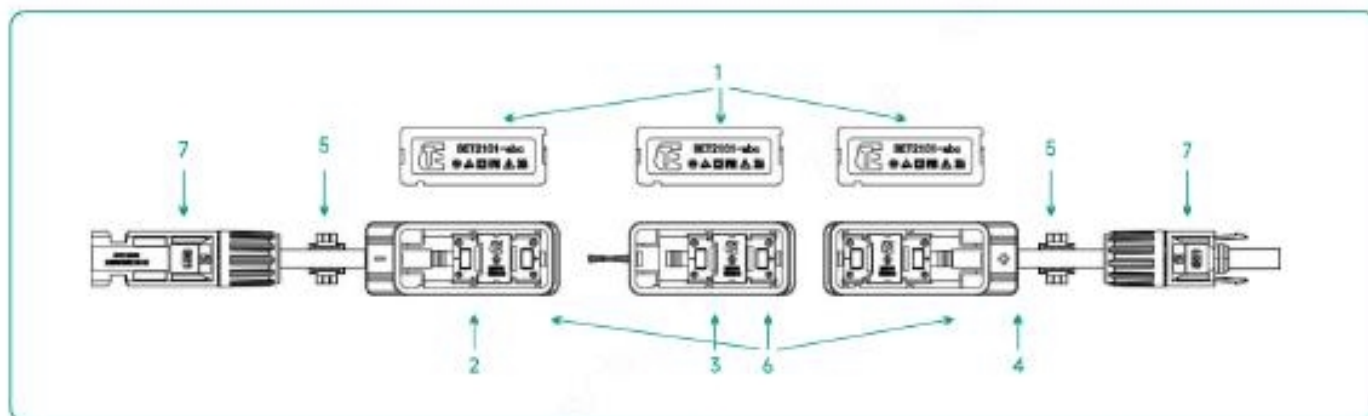

BET2101-abc 接线盒/Junction box

- 按压卡接式安装，方便快捷
Clamping installation, convenient and swift
- 可扩展性强
Strong scalability
- 通过 TUV 和 UL 认证
Certified by TUV and UL
- 防水等级达到 IP68
Waterproof grade up to IP68

产品参数
PRODUCT PARAMETERS

认证 CERTIFICATIONS	TUV/UL	箱体尺寸 DIMENSIONS	67.2x25x14.9mm
产品型号 PRODUCT MODEL	BET2101-abc	汇流带宽度 WIDTH OF RIBBONS	Max 8.5mm
额定电流 RATED CURRENT	20A/25A/30A	防护等级 PROTECTION DEGREE	IP68
额定电压 RATED VOLTAGE	1500V	防火等级 FLAMMABILITY CLASS	5VB
灌胶量 GLUE VOLTAGE	6x3ml	温度范围 OPERATING TEMPERATURE	-40°C~+85°C