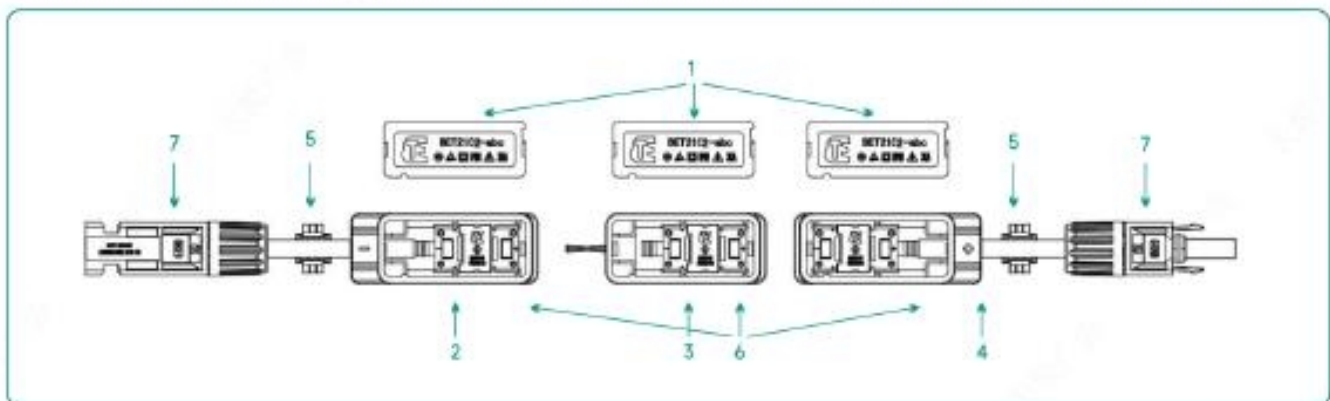

## BET2102-abc 接线盒/Junction box

- 按压卡接式安装，方便快捷  
Clamping installation, convenient and swift
- 可扩展性强  
Strong scalability
- 通过 TUV 和 UL 认证  
Certified by TUV and UL
- 防水等级达到 IP68  
Waterproof grade up to IP68

产品参数  
PRODUCT PARAMETERS

认证 CERTIFICATIONS	TUV/UL	箱体尺寸 DIMENSIONS	67.2x25x14.9mm
产品型号 PRODUCT MODEL	BET2102-abc	汇流带宽度 WIDTH OF RIBBONS	Max 8.5mm
额定电流 RATED CURRENT	25A/35A	防护等级 PROTECTION DEGREE	IP68
额定电压 RATED VOLTAGE	1500V	防火等级 FLAMMABILITY CLASS	5VB
灌胶量 GLUE VOLTAGE	6x3ml	温度范围 OPERATING TEMPERATURE	-40°C ~ +85°C