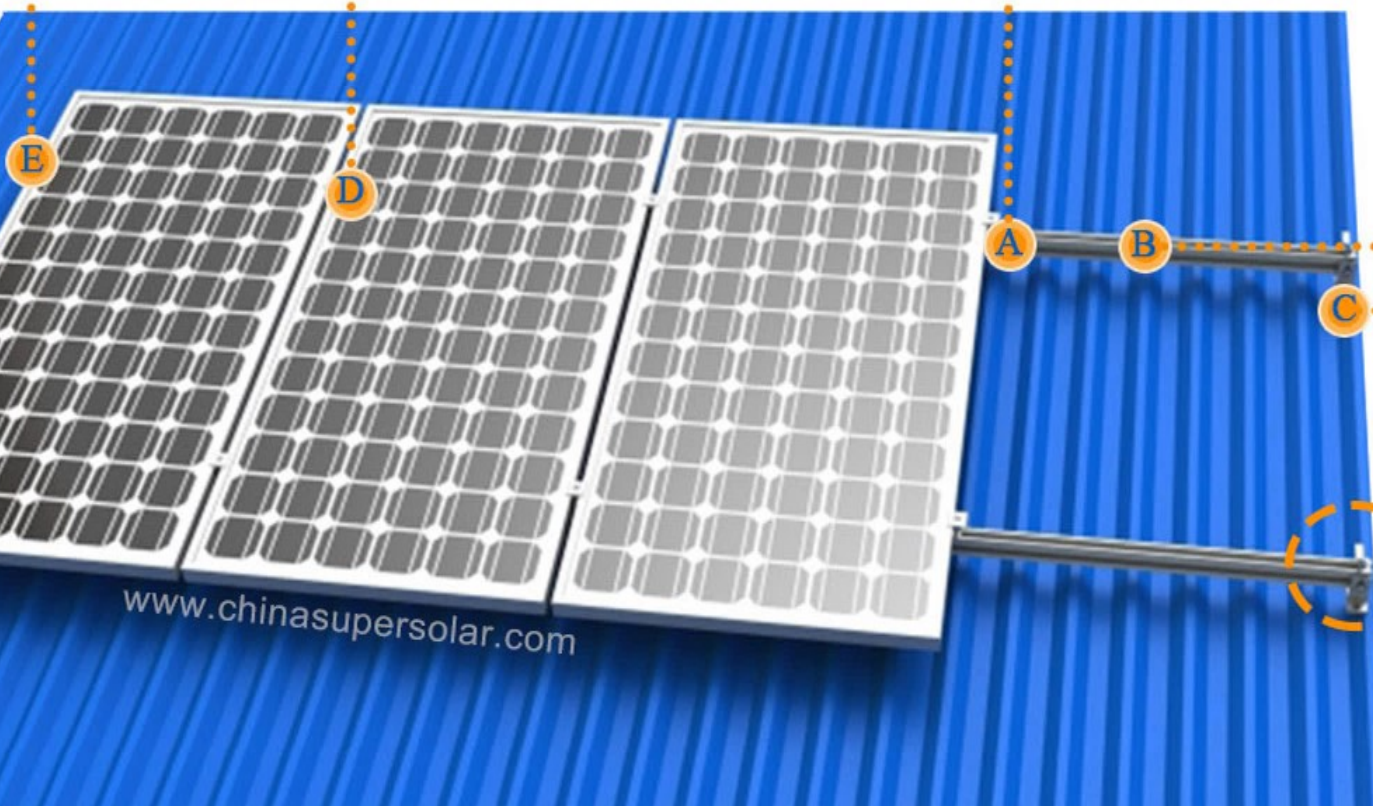

# Metal Roof Solar Mounting

End clamp

Mid clamp

Rail mount rail

Rail splice

L foot