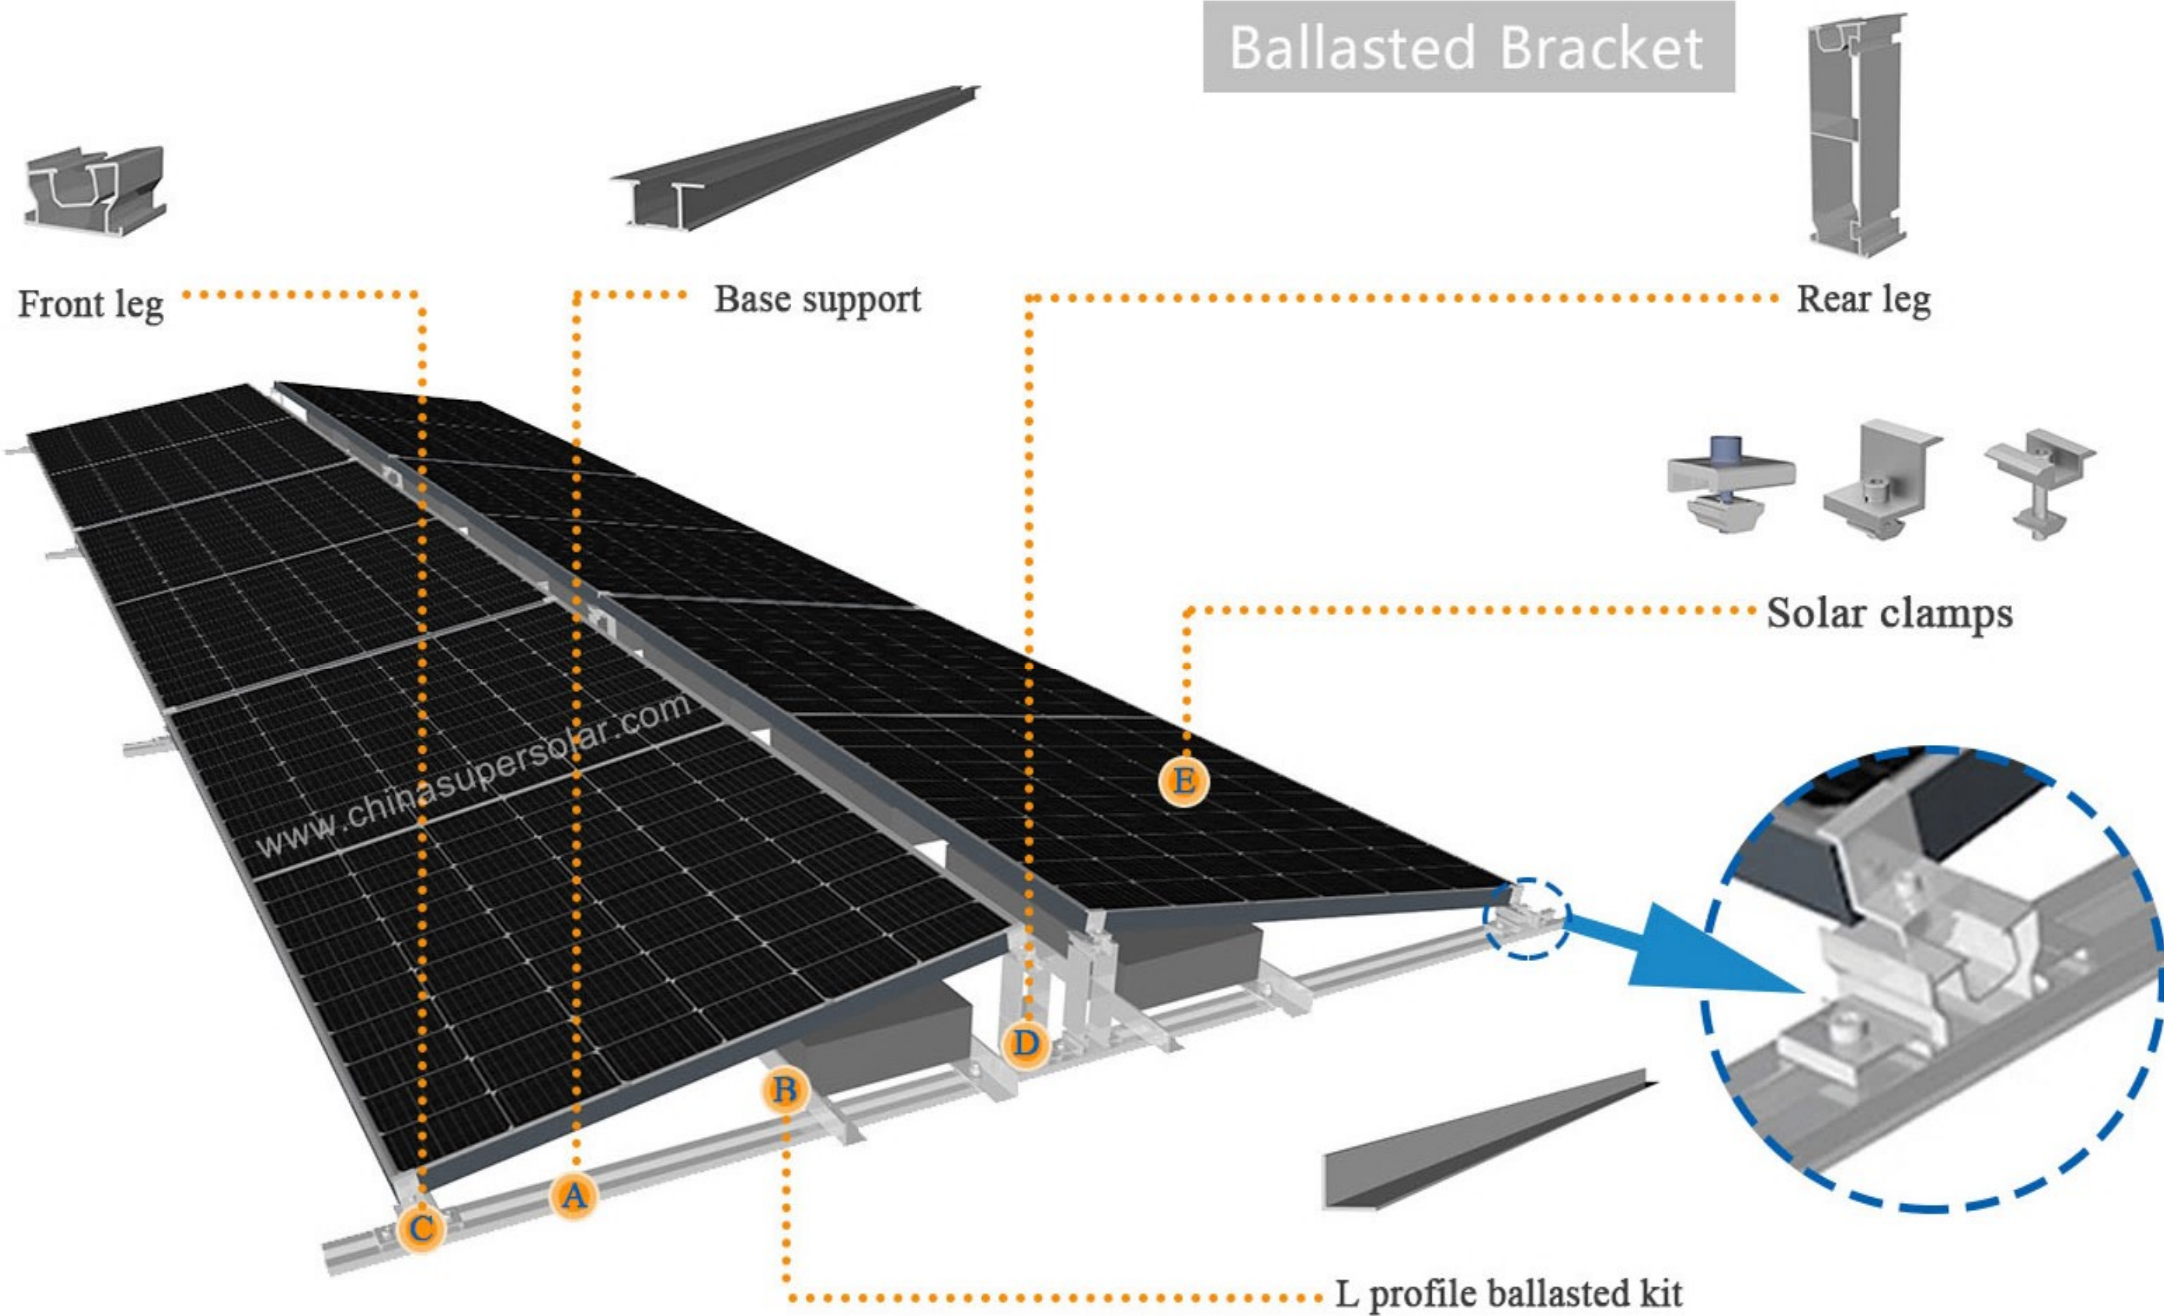

# Tile Roof Solar Mounting

End clamp

Mid clamp

Rail mount rail

Rail splice

Tile roof hook

www.chinasupersolar.com

# Metal Roof Solar Mounting

End clamp

Mid clamp

Rail mount rail

Rail splice

L foot

# Mini Rail Solar Mounting

**A** Mini Rail

**B** Mid clamp

**C** End clamp

**A**

**C**

**B**

# Flat Roof Solar Mounting