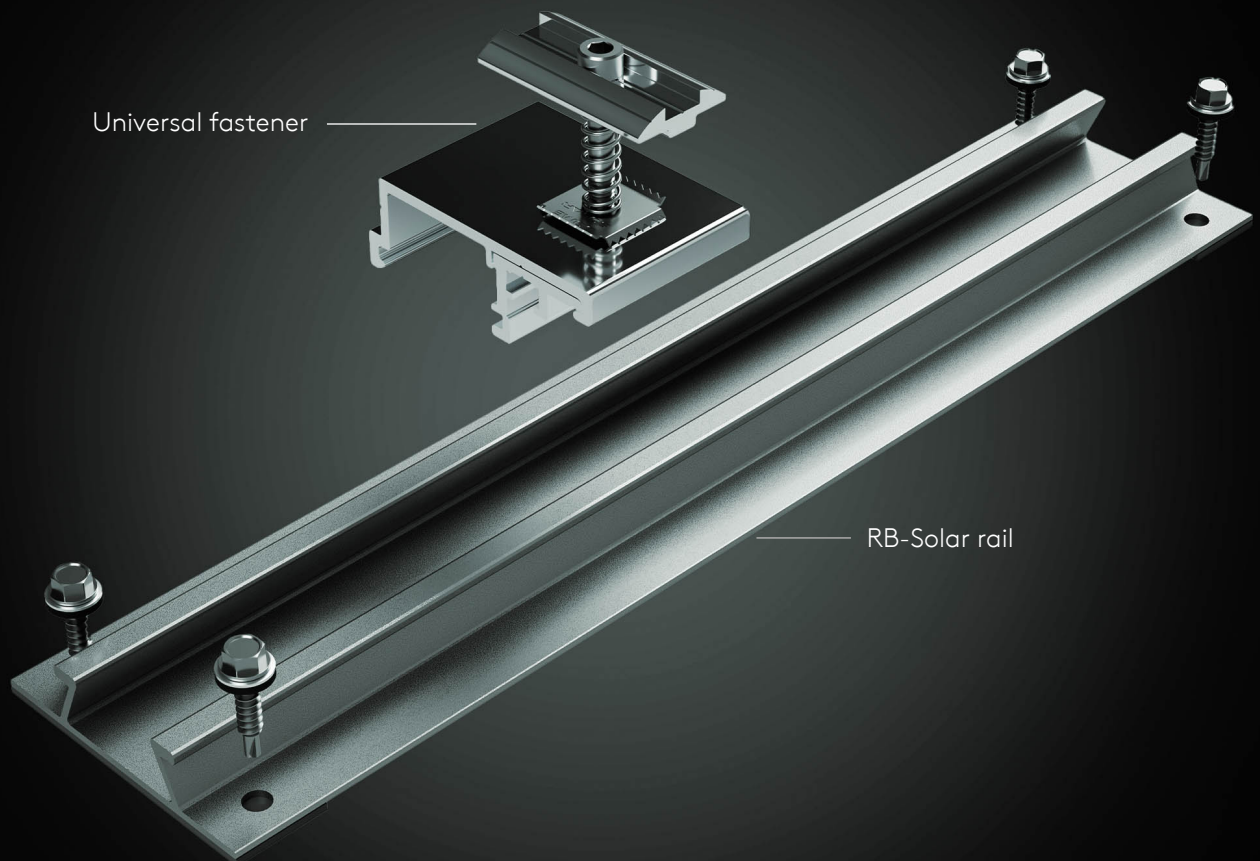

ETN

Single skin  
metal roofs

Landscape  
Orientation

## THE ADVANTAGES OF THE RB-SOLAR SYSTEM.

- Possibility of custom-made rails (excluding ETN).
- Adaptable from the gutter to the ridge.
- The universal spring loaded clamp provides easy and fast installation by clipping onto the mini rail
- Fitted EPDM strips to ensure waterproofing around screws