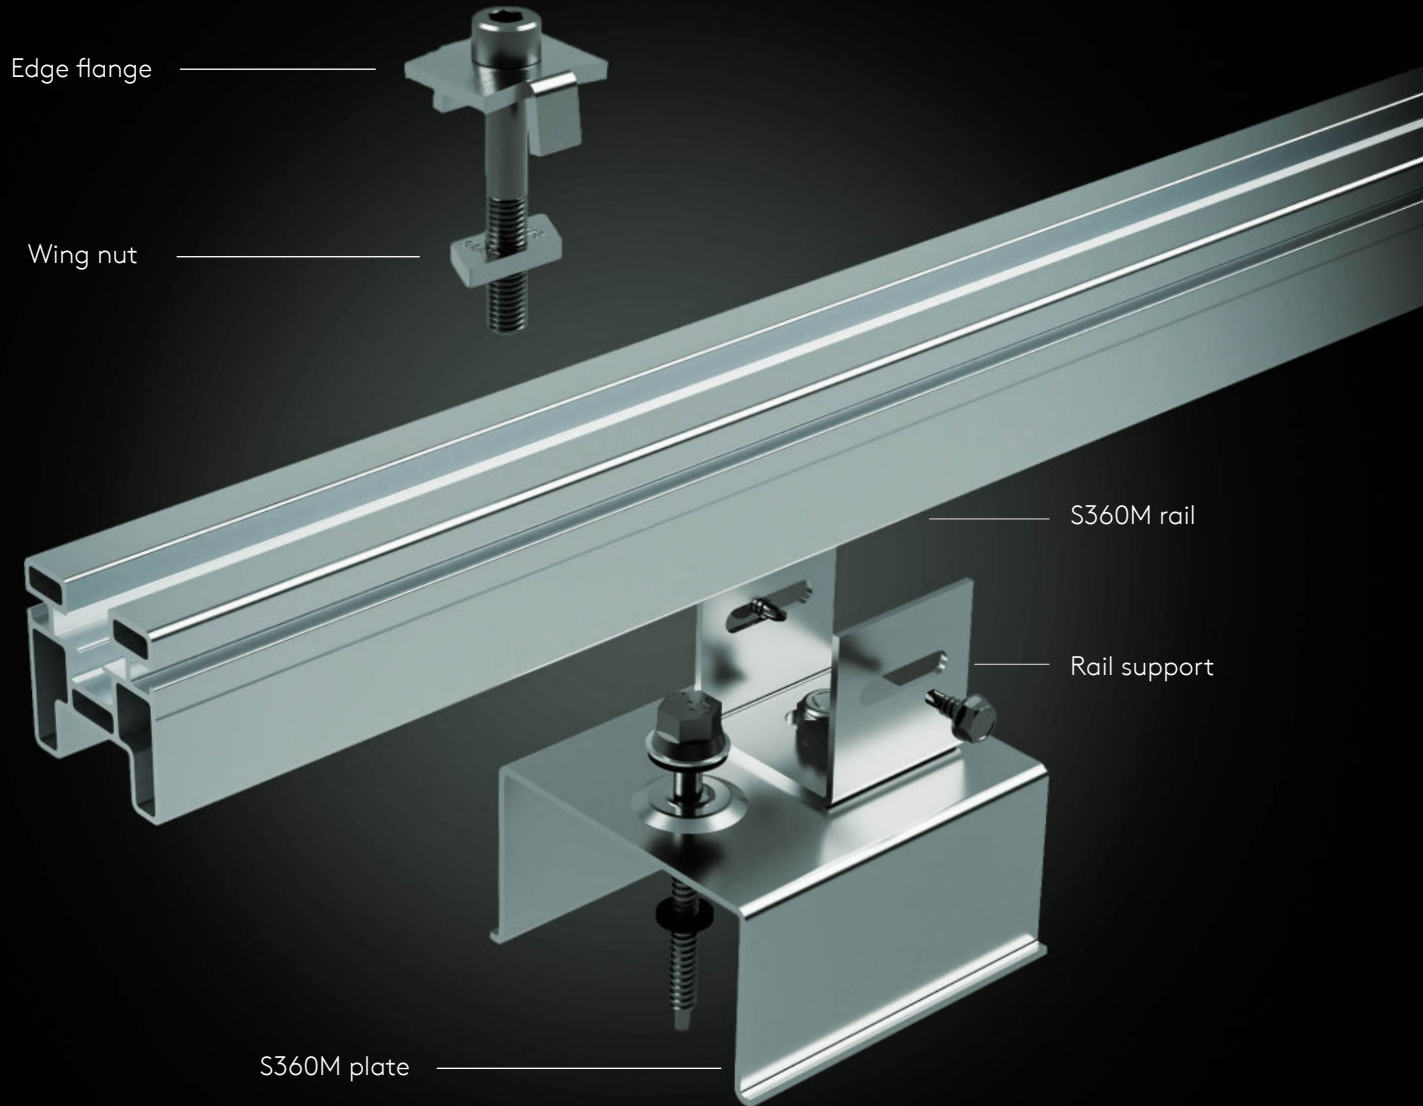

S360M

Fixing in the purlin

ETN

Single skin metal roofs

Landscape Orientation

THE ADVANTAGES OF THE S360M SYSTEM.

- Ideal for custom projects: adapts to all geometries of metal roof decks.
- Robust: stainless steel and aluminum allow installation in coastal areas.