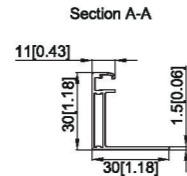

PRODUCT INTRO

BfMc Series (Transparency)

MONO CRYSTALLINE SOLAR MODULE

445W~465W