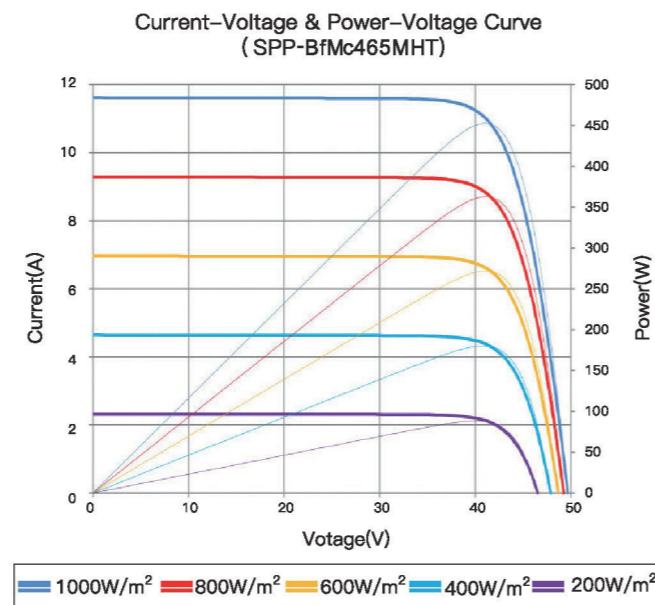

QUALITY GUARANTEED

- ① Linear output power guaranteed
- ② 10 years product warranty
- ③ 25 years linear power output

High Efficiency

Advanced solar cell technology ensures the high module efficiency up to 21.5%.

Positive Power Selection

Module will generate power selection of 0 to +5W.

Strong Load Capacity

Module is capable to withstand 2400Pa wind loads and 5400Pa Snow loads.

Reliable quality

Module is manufactured in accordance with international quality standards ISO9001

Higher Weatherproof Rating

J-Box performs module with an environmental protection rating to IP68.