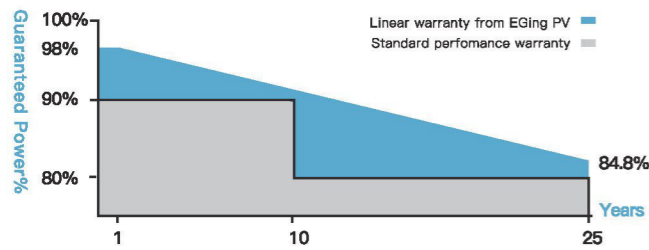

PRODUCT INTRO

BfMc Series (Transparency)

MONO CRYSTALLINE SOLAR MODULE

445W~465W

QUALITY GUARANTEED

- ① Linear output power guaranteed
- ② 10 years product warranty
- ③ 25 years linear power output

High Efficiency

Advanced solar cell technology ensures the high module efficiency up to 21.5%.

Positive Power Selection

Module will generate power selection of 0 to +5W.

Strong Load Capacity

Module is capable to withstand 2400Pa wind loads and 5400Pa Snow loads.

MECHANICAL CHARACTERISTICS

Solar Cell	Mono 182× 91mm 10BB
Number of cells	120(6× 20)
Dimensions	1909× 1134× 30mm (75.16× 44.64× 1.18inches)
Weight	22.9Kg (50.48lbs)
Front Glass	3.2mm (0.13inches)front glass
Back board	Transparency/T ransparent white mesh / Transparent black mesh
Frame	Anodized aluminum alloy Silver/Black
Junction Box	IP68 rated
Cable	4mm²solar cable 300mm (11.81inches)Custimized Length
Connector	EVO2 / compatible