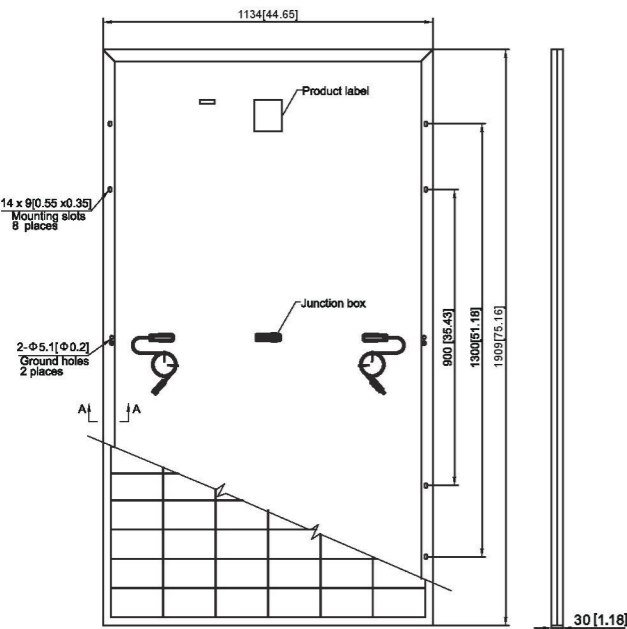

QUALITY GUARANTEED

- ① Linear output power guaranteed
- ② 10 years product warranty
- ③ 25 years linear power output

High Efficiency

Advanced solar cell technology ensures the high module efficiency up to 21.5%.

Positive Power Selection

Module will generate power selection of 0 to +5W.

Strong Load Capacity

Module is capable to withstand 2400Pa wind loads and 5400Pa Snow loads.

Reliable quality

Module is manufactured in accordance with international quality standards ISO9001

Higher Weatherproof Rating

J-Box performs module with an environmental protection rating to IP68.