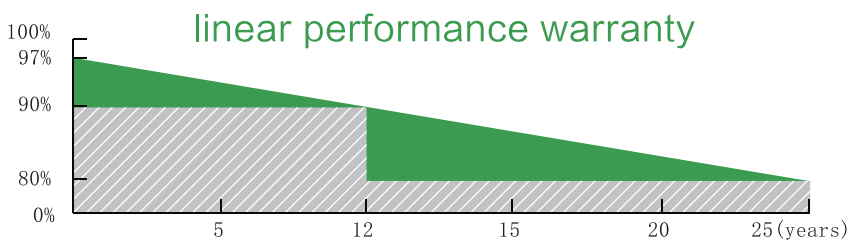

# LF340P6-72

- LF320P6-72
- LF325P6-72
- LF330P6-72
- LF335P6-72

Ningbo Lefeng New Energy Co.,Ltd

**12** Years  
Material & Craft  
Quality  
assurance

**25** Years  
80% output  
Power  
guarantee

ISO9001  
ISO14001  
OHSAS18001