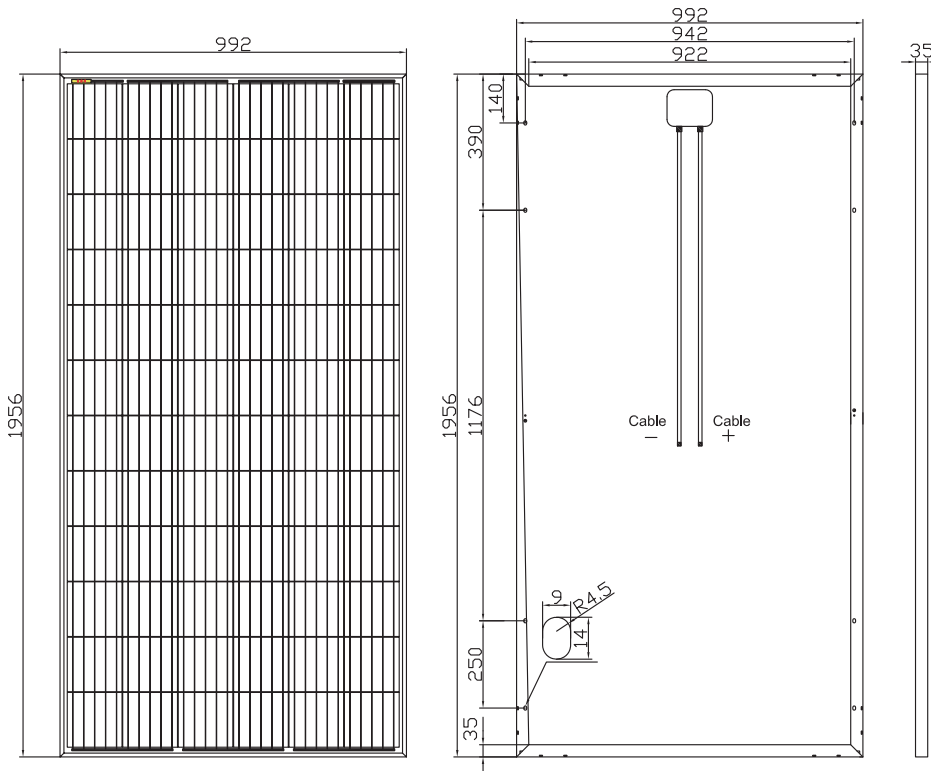

LF340P6-72

- LF320P6-72
- LF325P6-72
- LF330P6-72
- LF335P6-72

Ningbo Lefeng New Energy Co.,Ltd

12 Years
Material & Craft
Quality
assurance

25 Years
80% output
Power
guarantee

ISO9001
ISO14001
OHSAS18001

High Module Efficiency

Mechanical Load
Capability up to 5400 Pa

Salt Mist Corrosion Protect
Ammonia Resistance

Potential Induced
Degradation Free

Ningbo Lefeng New Energy Co.,Ltd

Tel: +86-0574-25709777

Tel: +86-0574-25758826

E-mail: Sales@lefnSolar.com

Add: No. 55 Haihe Road, Binhai Industrial Park, Xiangshan County, Ningbo, 315700, China