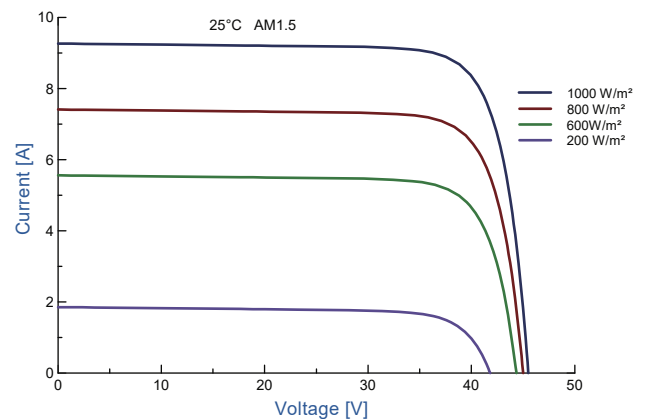

LF340P6-72

- LF320P6-72
- LF325P6-72
- LF330P6-72
- LF335P6-72

Ningbo Lefeng New Energy Co.,Ltd

Electrical Characteristics

TYPE	LF 320P6-72	LF 325P6-72	LF 330P6-72	LF 335P6-72	LF 340P6-72
POWER OUTPUT	320	325	330	335	340
MAXPOWER TOLERANCE	0-5W	0-5W	0-5W	0-5W	0-5W
MODULE EFFICIENCY (%)	16.49	16.75	17.01	17.26	17.52
VOLTAGE MPP Vmpp	38.12	38.30	38.48	38.67	38.73
CURRENT MPP Impp (A)	8.39	8.49	8.58	8.66	8.78
VOLTAGE OPEN CIRCUIT Voc	45.15	45.32	45.49	45.66	45.73
SHORT CIRCUIT CURRENT Isc (A)	8.98	9.08	9.18	9.27	9.39
TEMPERATURE COEFFICIENTS Isc (% / °C)			0.050		
TEMPERATURE COEFFICIENTS Voc (% / °C)			-0.320		
TEMPERATURE COEFFICIENTS Pmpp (% / °C)			-0.410		
NOCT (°C)			45±2°C		

Mechanical Data

DIMENSIONS OF MODULE	1956*992*35mm
WEIGHT(Kg)	22.0
CABLE	4mm²
GLASS	High transmission glass 3.2mm
JUNCTION BOX	IP67, 3 Bypass-Diode, 900mm in length
TYPE OF CONNECTOR	Compatible with MC 4 plug

Working Conditions

MAX SYSTEM VOLTAGE (VDC)	1000V
SERIES FUSE RATING	15A
MECHANICAL LOAD	5400Pa
OPERATING TEMPERATURE (°C)	-40~+85
APPLICATION CLASS	A

Packaging Configuration

Loading Capacity	310 pcs/20GP
	744 pcs/40HC

Contact Information

I-V CURVES

Ningbo Lefeng New Energy Co.,Ltd

Tel: +86-0574-25709777

Tel: +86-0574-25758826

E-mail: Sales@lefnosolar.com

Add: No. 55 Haihe Road, Binhai Industrial Park, Xiangshan County, Ningbo, 315700, China