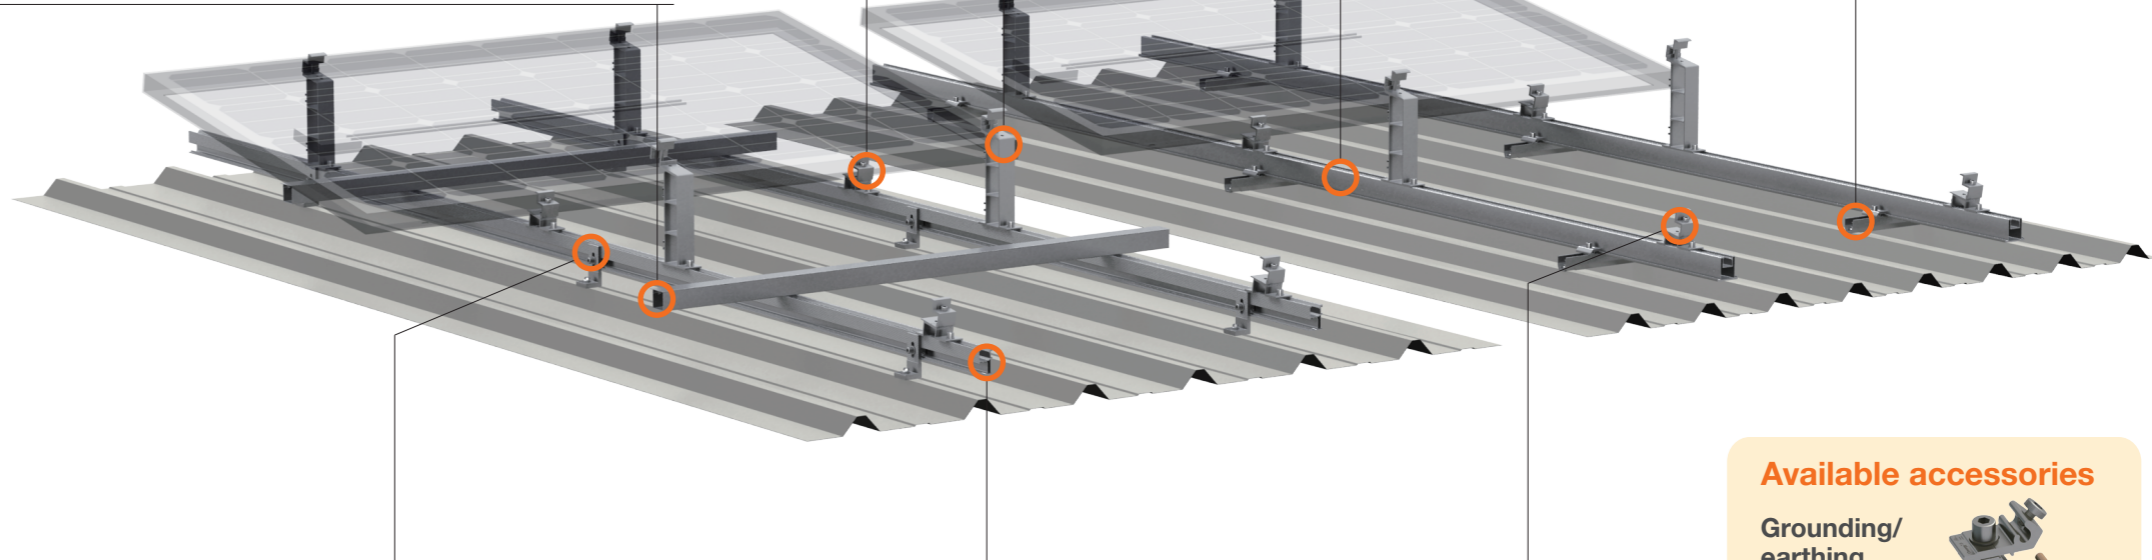

Optimize energy output

The Legs can mount PV panels that width up to 1200 mm. And with 5° (available soon), 10° and 15° (available soon) tilt angles options, PV-ezRack ComT can offer optimized energy output.

Two Optional Solutions

The solution using MT Rail in conjunction with T-Rails and Legs is specially developed for tin roofs with a large purlin span over 3 m. And the other one using our popular L-feet, ECO Rails and new Legs offers flexible height adjustable range.

ER-I-05 ER-I-05/CM ER-I-05A/EZC/ECO ER-I-25 EZ-AD-C43

Tin interface

The robust aluminium L-feet, which provides a height adjustment of almost 30mm, is designed for corrugated and trimdek type tin roofs. It comes with Z-Module, Click Module or ez Connection, which is pre-assembled and helps to ease the Rail installation.

ER-R-ECO

ECO Rail

Specifically developed to achieve larger spans, the ECO-Rail has reduced the number of required fixings. The ECO-Rails have two patented Z-Module channels with one at top for panel mounting and the second on side for connecting to the roof interface.