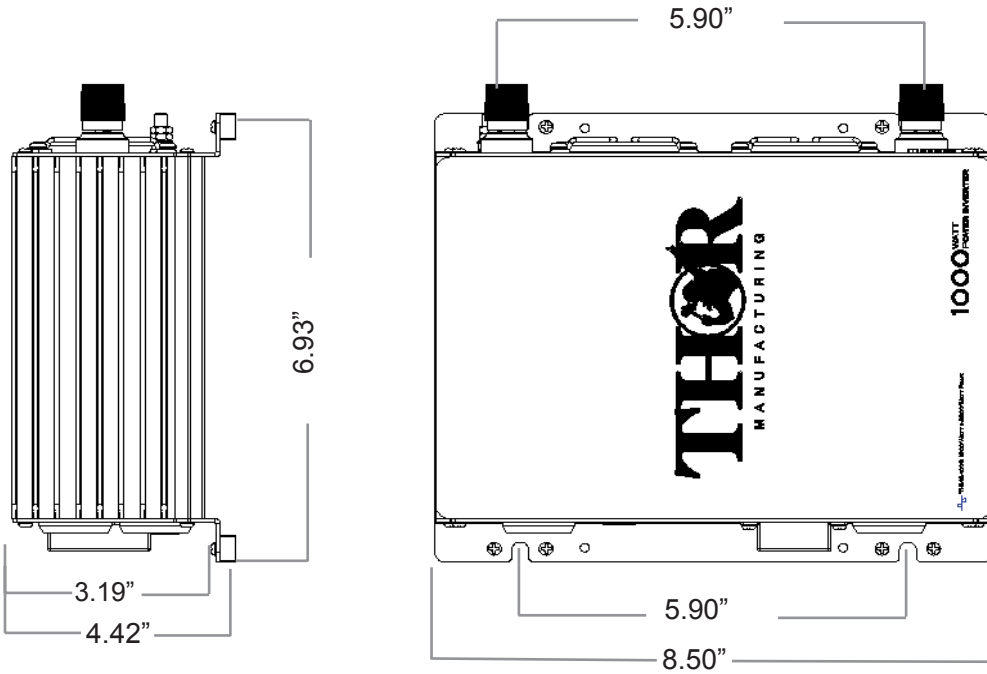

Dimensions

Dimensions: 7.16L x 8.5W x 3.34"H

Weight: 6.3 Lbs

UPC Code: 853003006254

Warranty: 1 Year

Installation Diagrams

STAND ALONE OR IN VEHICLE

VEHICLE IGNITION CONTROLLED