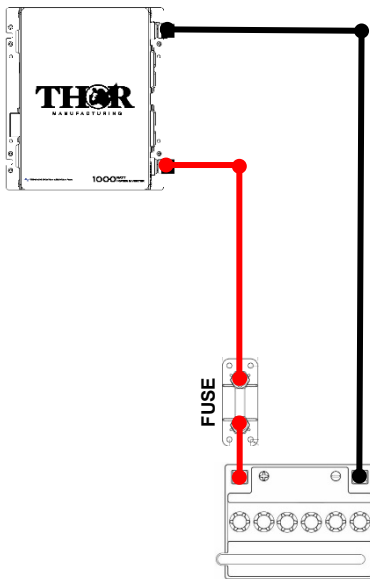

Dimensions

Dimensions: 7.16L x 8.5W x 3.34"H

Weight: 6.3 Lbs

UPC Code: 853003006254

Warranty: 1 Year

Installation Diagrams

STAND ALONE OR IN VEHICLE

VEHICLE IGNITION CONTROLLED