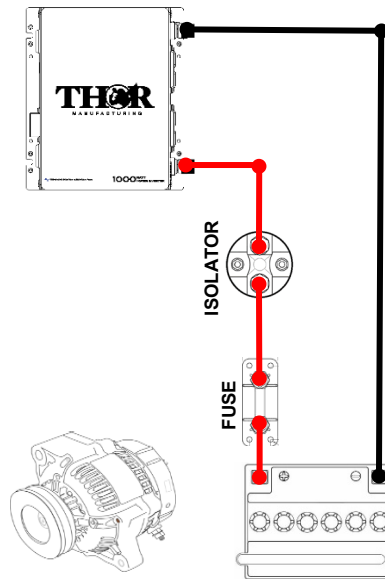

Dimensions

Dimensions: 7.16L x 8.5W x 3.34"H

Weight: 6.3 Lbs

UPC Code: 853003006254

Warranty: 1 Year

Installation Diagrams

STAND ALONE OR IN VEHICLE

VEHICLE IGNITION CONTROLLED