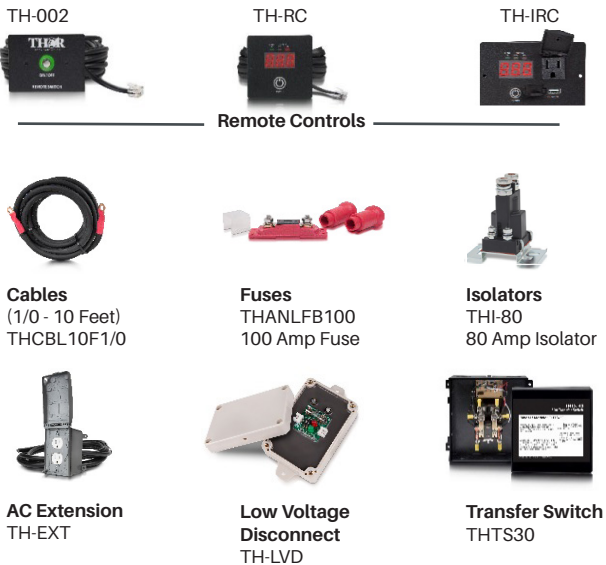

THMS1000

1000WATT / 2000WATT PEAK

POWERS UP TO 10AMPS

THE CHOICE FOR PERFORMANCE

THMS1000

MODIFIED SINE WAVE INVERTER

THOR inverters have set the standard with the way you deal with your mobile power needs, providing AC electricity. A power inverter converts the DC electricity from batteries into everyday AC power.

Design Features

- 1000 Watts Continuous Output
- 2000 Watt High Surge Power
- 4 x GFCI Protected 120 Volt AC Outlets
- Compatible with all THOR Remote Controls
- USB Charging Port
- Rugged Aluminum Design
- Compatible with Appliances <= 1000 watts
- Digital Display
- Easy Installation

Accessories

Specifications

DC Input Voltage	12 Vdc
DC Input Voltage range	10.5 - 16.5 +/- .5
Maximum Output Current	10 Amps
Continuous Output Power	1000 Watts
Max Output for 10 Min - 10% over inverters rated continuous wattage	1100 Watts
Surge Output Power	2000 Watts
Peak Efficiency	85-90%
DC Input Connections	Nut and Bolt (M9)
AC Output Connection	4 x GFCI Protected 120 Volt AC outlets
Terminal Block for Hardwiring	Yes
Display	Digital Display With Error Codes

Dimensions

Dimensions: 7.16L x 8.5W x 3.34"H

Weight: 6.3 Lbs

UPC Code: 853003006254

Warranty: 1 Year

Installation Diagrams

STAND ALONE OR IN VEHICLE

VEHICLE IGNITION CONTROLLED