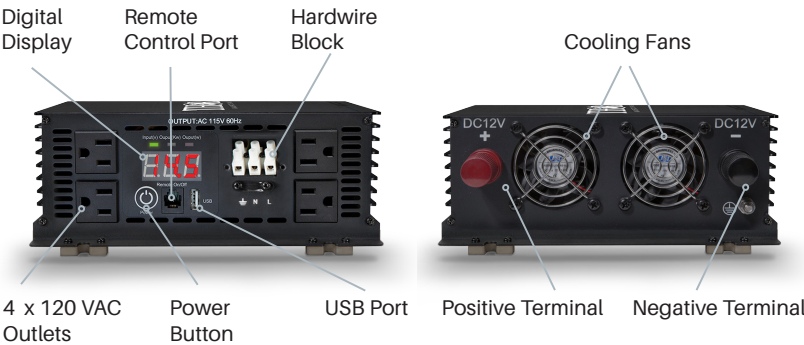

THMS1000

1000WATT / 2000WATT PEAK

POWERS UP TO 10AMPS

THE CHOICE FOR PERFORMANCE

THMS1000

MODIFIED SINE WAVE INVERTER

THOR inverters have set the standard with the way you deal with your mobile power needs, providing AC electricity. A power inverter converts the DC electricity from batteries into everyday AC power.

With a THOR inverter you won't need to rely on a generator to have power for tools, electronics or any AC power needs. THOR inverters are efficient and dependable and come in numerous sizes and power ranges to meet your mobile power demands.

Design Features

- 1000 Watts Continuous Output
- 2000 Watt High Surge Power
- 4 x GFCI Protected 120 Volt AC Outlets
- Compatible with all THOR Remote Controls
- USB Charging Port
- Rugged Aluminum Design
- Compatible with Appliances <= 1000 watts
- Digital Display
- Easy Installation

Accessories

Specifications

DC Input Voltage	12 Vdc
DC Input Voltage range	10.5 - 16.5 +/- .5
Maximum Output Current	10 Amps
Continuous Output Power	1000 Watts
Max Output for 10 Min - 10% over inverters rated continuous wattage	1100 Watts
Surge Output Power	2000 Watts
Peak Efficiency	85-90%
DC Input Connections	Nut and Bolt (M9)
AC Output Connection	4 x GFCI Protected 120 Volt AC outlets
Terminal Block for Hardwiring	Yes
Display	Digital Display With Error Codes