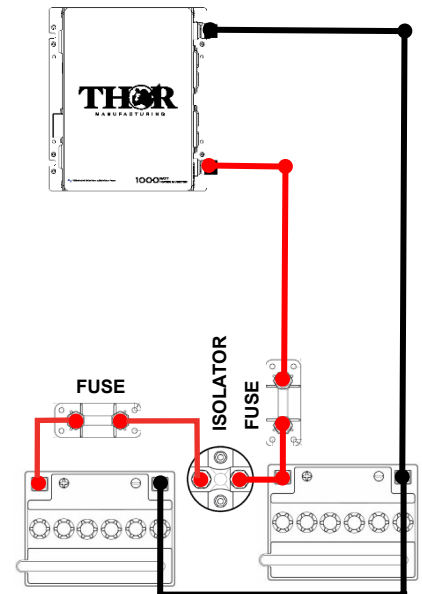

Dimensions

Dimensions: 7.16L x 8.5W x 3.34"H

Weight: 6.3 Lbs

UPC Code: 853003006254

Warranty: 1 Year

Installation Diagrams

STAND ALONE OR IN VEHICLE

VEHICLE IGNITION CONTROLLED