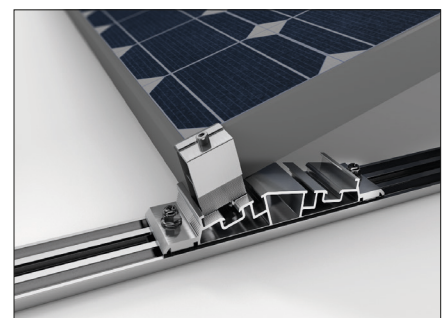

mounting systems

Light-EW ProLine

Application	Flat roofs
Roofing	For all roof coverings (also gravel)
Roof inclination	Up to 5°
Bulding height	Depending on wind loads on site
Module width	900 - 1052 mm
Module length	Up to 1675 mm (longer modules on request)
Pitch	10° or 15°
Supporting profiles	Aluminium (EN AW 6063 T66)
Small parts	Stainless steel (V2A)
Color	Color aluminium: plate finish
Warranty	10 years

Flat roof

East-West Orientation

Framed Module

Frameless Module

Orientation Landscape

Detail centre support

Detail front & back support

Light-EW ProLine Product data sheet