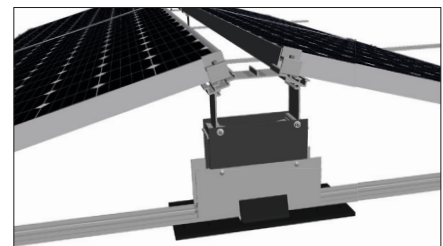

mounting systems

Light-EW ProLine

Application	Flat roofs
Roofing	For all roof coverings (also gravel)
Roof inclination	Up to 5°
Bulding height	Depending on wind loads on site
Module width	900 - 1052 mm
Module length	Up to 1675 mm (longer modules on request)
Pitch	10° or 15°
Supporting profiles	Aluminium (EN AW 6063 T66)
Small parts	Stainless steel (V2A)
Color	Color aluminium: plate finish
Warranty	10 years

Flat roof

East-West Orientation

Framed Module

Frameless Module

Orientation Landscape

Detail centre support

Detail front & back support

Light-EW ProLine Product data sheet