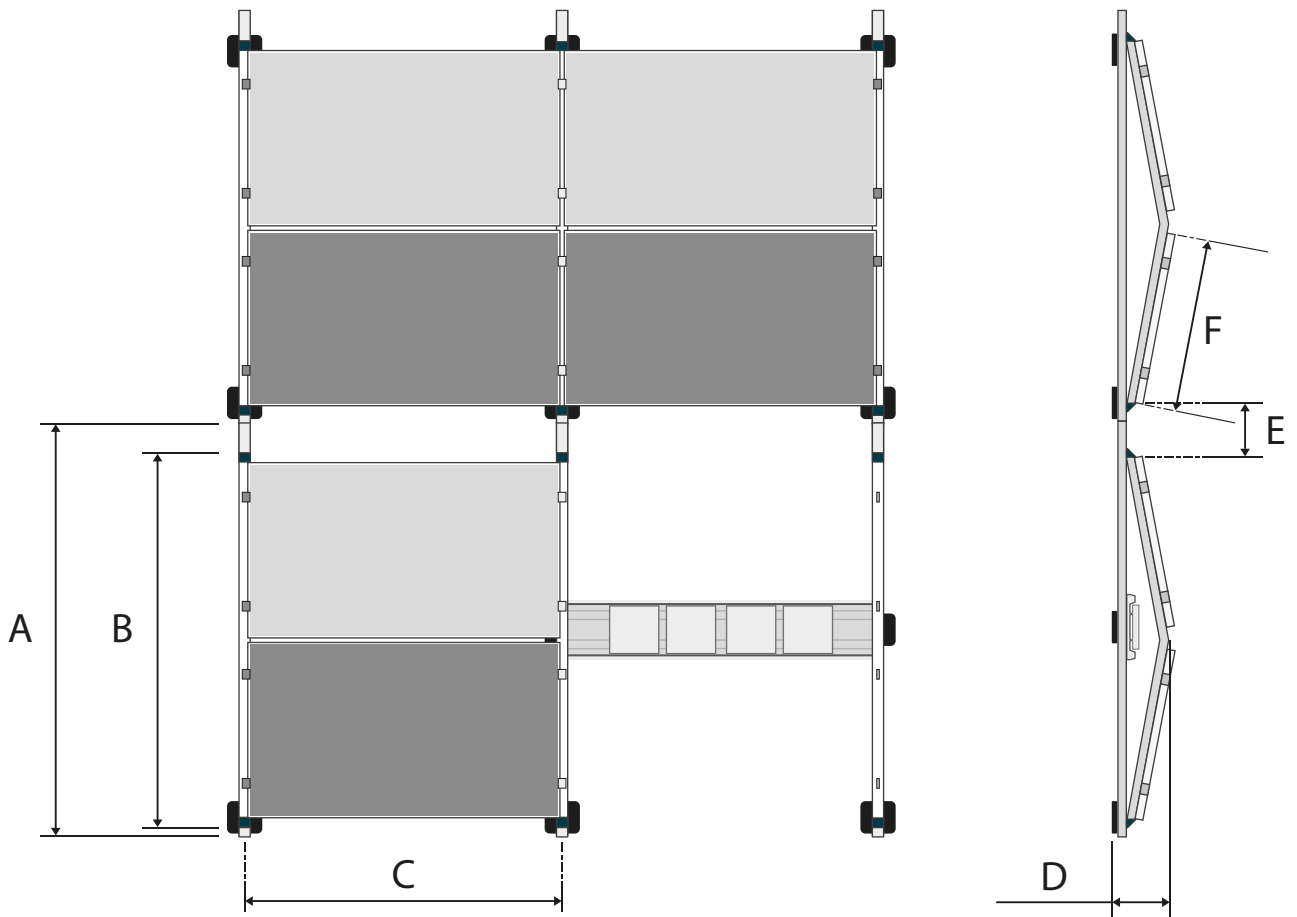

Matrix symmetrical series

autarco

The Autarco Matrix mounting system has grown into one of the most popular mounting systems for solar panels on flat roofs, based on quality, service and ease of installation. It is ideal for both large and small installations. Thanks to the smart and stable construction, ultra-fast assembly is possible whilst ensuring the solar panels are safely supported.

- 10** 10-year product warranty
-  Flat roof system
-  Landscape orientation
-  One tool required for installation
-  Fit for different module thicknesses

FASTENINGS

- 1** **End clamp**
M3.MEC(B) 
- 2** **Mid clamp**
M3.MMC(B) 
- Short screw**
M3.MSS 
- Clamp screw**
M3.MCS(B) 

| | | | | | | |
|---------------------|---------------------------------------|---------------|---------------|---------------|---------------|---------------|
| A: Base unit (mm) | 2100 | 2200 | 2200 | 2300 | 2300 | 2300 |
| B: Carrier | MC-10-10-2100 | MC-10-10-2100 | MC-10-10-2200 | MC-10-10-2100 | MC-10-10-2200 | MC-10-10-2300 |
| C: Distance (mm) | Panel + 10 | Panel + 10 | Panel + 10 | Panel + 10 | Panel + 10 | Panel + 10 |
| D: Distance (mm) | 272 | 272 | 281 | 272 | 281 | 290 |
| E: Walkway (mm) | 110 | 205 | 110 | 300 | 205 | 110 |
| F: Panel width (mm) | max. 1005 | max. 1005 | max. 1055 | max. 1005 | max. 1055 | max. 1105 |
| Panel angle (°) | 10 | 10 | 10 | 10 | 10 | 10 |
| Panel type | MHE series | MHE series | MHI series | MHE series | MHI series | MHI series |
| Material | Magnelis®, aluminium, stainless steel | | | | | |