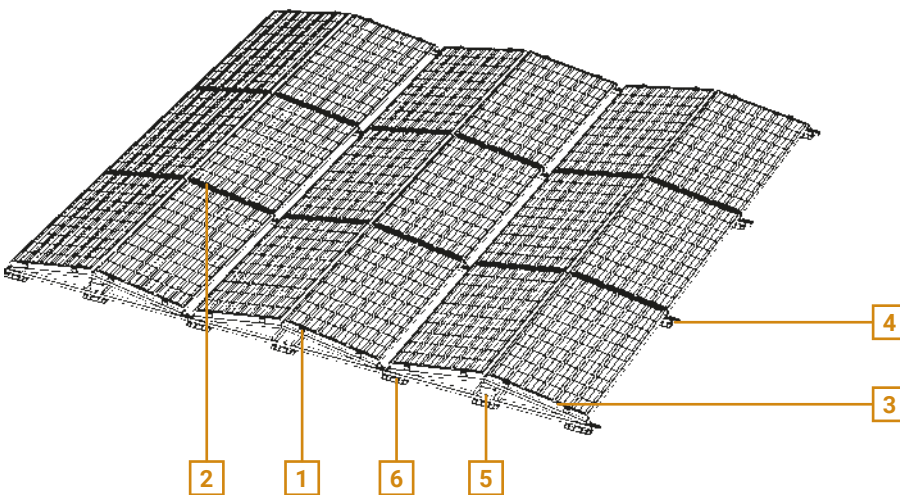

Matrix symmetrical series

autarco

The Autarco Matrix mounting system has grown into one of the most popular mounting systems for solar panels on flat roofs, based on quality, service and ease of installation. It is ideal for both large and small installations. Thanks to the smart and stable construction, ultra-fast assembly is possible whilst ensuring the solar panels are safely supported.

- 10** 10-year product warranty
-  Flat roof system
-  Landscape orientation
-  One tool required for installation
-  Fit for different module thicknesses

FASTENINGS

- 1** **End clamp**
M3.MEC(B) 
- 2** **Mid clamp**
M3.MMC(B) 
- Short screw**
M3.MSS 
- Clamp screw**
M3.MCS(B) 