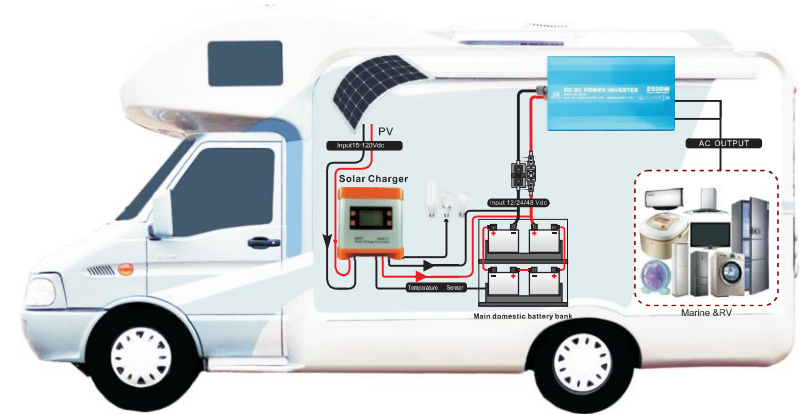

Pure Sine Wave DC to AC Power Inverter

Pure sine wave inverter

12V/24V/48V

Application Diagram

Household Appliance

Marine & RV

Solar System

Office Equipment

NP series 300W to 4000W

Features

- ⊙ Pure sine wave output.
- ⊙ Rated power range from 300W to 4000W.
- ⊙ High surge power.
- ⊙ Fully electric protection: Lower voltage alarm&shutdown, over voltage, earth fault, short circuit, over load, soft start, over temperature, polarity reverse.
- ⊙ LED digital display function(optional): input voltage, output voltage& power
- ⊙ USB port:5V 2.1A
- ⊙ Remote control function (optional).
- ⊙ Factory default color for case-Blue, the color can according to customer requirement make it.
- ⊙ LED indicator:green for power on,red for protection failure.
- ⊙ The socket can be choose according to different counties.