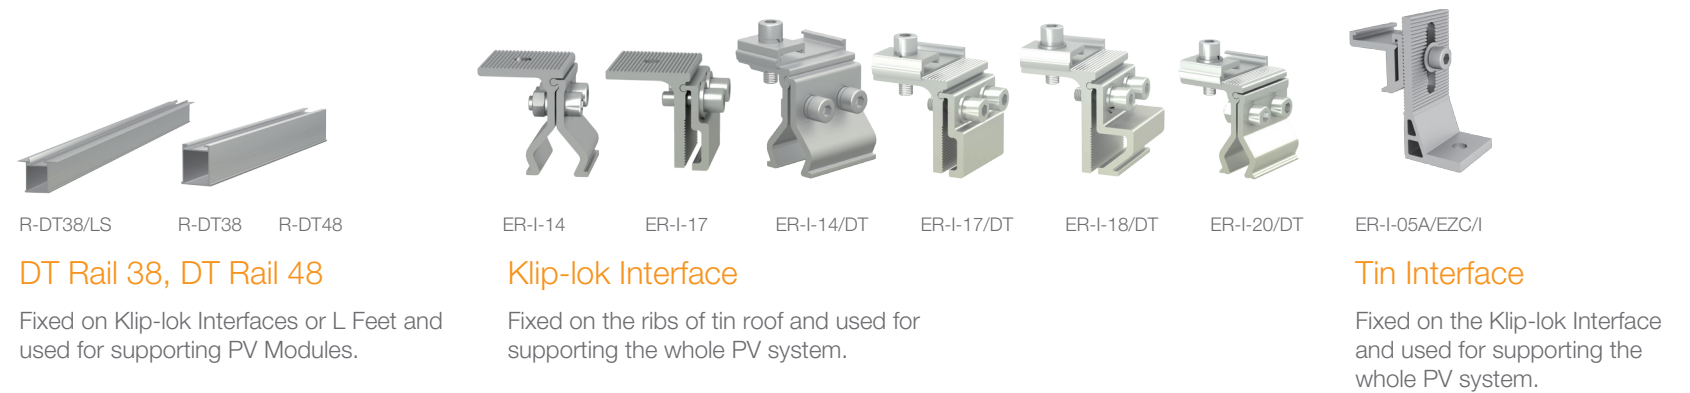

## Brand new solution for PV Installation on Commercial Tin Roof

PV-ezRack® SolarRoof™ DT Rail System is a universal solution designed for PV-module Non-penetrative installation on tin roofs. Thanks to the brand new developed Klip-lok Interfaces, DT Rail and Clamps with unique sectional property, PV-ezRack® SolarRoof™ DT Rail System could offer robust and quick installation for our clients.

### Quick and easy installation

Clenergy's new innovative Klip-lok Interfaces are specially designed for fixing DT Rails from its top, as a result the DT Rail installation can be completed within a very short time. And meanwhile, the innovative M-modules in End and Inter Clamps make the PV Module installation easier than before.

### Economy

With new sectional property design, the DT Rail provides larger span solutions for PV installation on tin roofs. Therefore, the project cost could be reduced as fewer interfaces are required.

### Versatility

With various types of Klip-lok Interfaces and full size of End and Inter Clamps, PV-ezRack® SolarRoof™ could be compatible with common tin roofs and PV-modules over the market.

DT Rail 38, DT Rail 48