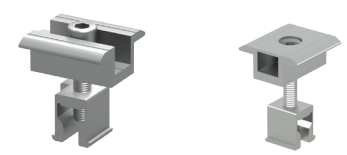

### Versatility

With various types of Klip-lok Interfaces and full size of End and Inter Clamps, PV-ezRack® SolarRoof™ could be compatible with common tin roofs and PV-modules over the market.

DT Rail 38, DT Rail 48

Fixed on Klip-lok Interfaces or L Feet and used for supporting PV Modules.

Klip-lok Interface

Fixed on the ribs of tin roof and used for supporting the whole PV system.

Tin Interface

Fixed on the Klip-lok Interface and used for supporting the whole PV system.

Partial View For M-module connection

EC-M/OM

Module End Clamp with M-module

Only two steps needed for Clamps Installation. The End Clamp is used for fixing the PV Modules placed at the end of the Rail.

IC-M/U18

ICII-M

Module Inter Clamp, with U-shape profile and M module

Only two steps needed for Clamps Installation. Click the M-module into the channel of D series Rails and then fasten.

SP-DT38

SP-DT48

Splice for DT Rail