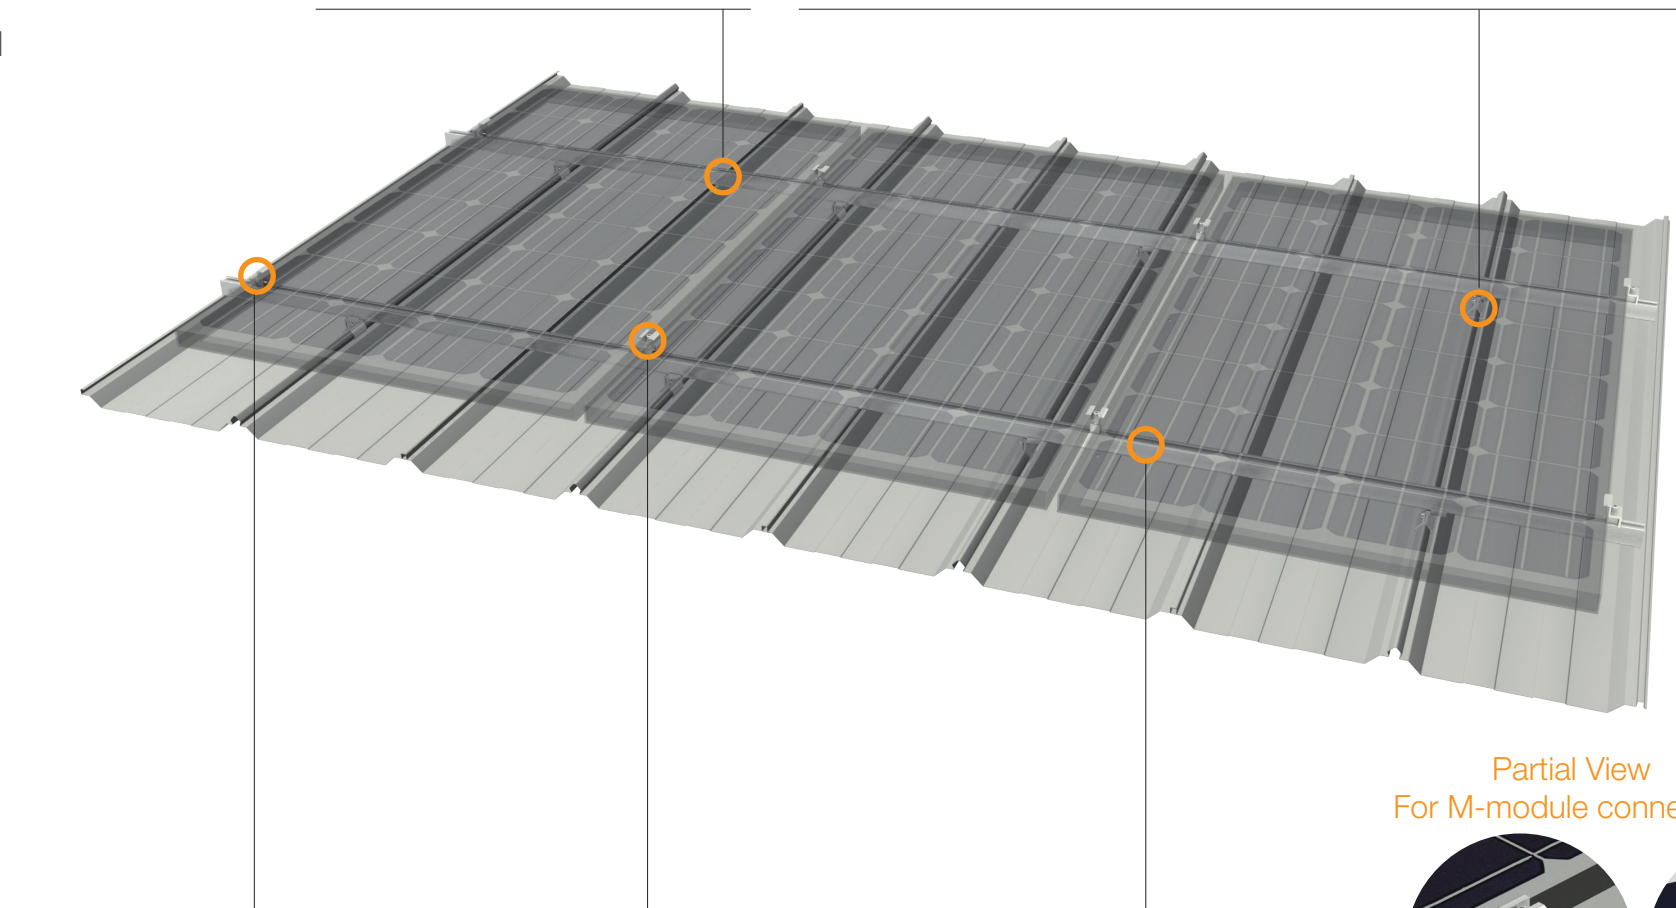

### Economy

With new sectional property design, the DT Rail provides larger span solutions for PV installation on tin roofs. Therefore, the project cost could be reduced as fewer interfaces are required.

### Versatility

With various types of Klip-lok Interfaces and full size of End and Inter Clamps, PV-ezRack® SolarRoof™ could be compatible with common tin roofs and PV-modules over the market.

DT Rail 38, DT Rail 48

Fixed on Klip-lok Interfaces or L Feet and used for supporting PV Modules.

Klip-lok Interface

Fixed on the ribs of tin roof and used for supporting the whole PV system.

Tin Interface

Fixed on the Klip-lok Interface and used for supporting the whole PV system.

Partial View For M-module connection

EC-M/OM

Module End Clamp with M-module

Only two steps needed for Clamps Installation. The End Clamp is used for fixing the PV Modules placed at the end of the Rail.

IC-M/U18