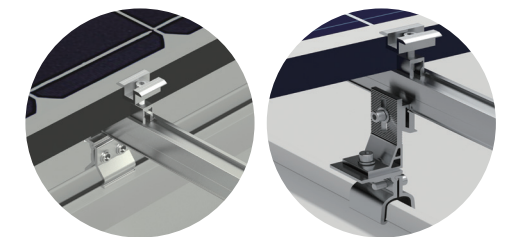

Fixed on Klip-lok Interfaces or L Feet and used for supporting PV Modules.

Klip-lok Interface

Fixed on the ribs of tin roof and used for supporting the whole PV system.

Tin Interface

Fixed on the Klip-lok Interface and used for supporting the whole PV system.

Partial View For M-module connection

EC-M/OM

Module End Clamp with M-module

Only two steps needed for Clamps Installation. The End Clamp is used for fixing the PV Modules placed at the end of the Rail.

IC-M/U18

ICII-M

Module Inter Clamp, with U-shape profile and M module

Only two steps needed for Clamps Installation. Click the M-module into the channel of D series Rails and then fasten.

SP-DT38

SP-DT48

Splice for DT Rail