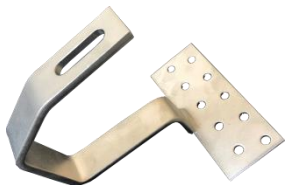

System componente

Roof Hook ALU „EASY“

Item-Nr.:	271E
Dimension:	40mm x 10mm
Material:	Aluminium EN AW 6060
Unit:	1 pcs.

Roof Hook Biber 30x5

Item-Nr.:	2530BI
Dimension:	30mm x 5mm
Material:	Stainless Steel 1.4301
Unit:	1 pcs.

Roof Hook Biber 40x6

Item-Nr.:	7040
Dimension:	40mm x 6mm
Material:	Stainless Steel 1.4301
Unit:	1 pcs.

Roof Hook Standard 30x6

Item-Nr.:	7040
Dimension:	30mm x 6mm
Material:	Stainless Steel 1.4301
Unit:	1 pcs.

Roof Hook Jumbo 30x8

Item-Nr.:	7040
Dimension:	30mm x 8mm
Material:	Stainless Steel 1.4301
Unit:	1 pcs.

Disk Head Screw 8x100 (Standard)

Item-Nr.:	
Dimension:	8mm x 100mm
Material:	Steel, galvanized
Unit:	1 pcs.
Other disk head screws available on request (Project related)	

Cross Connector Alu EASY universal

Item-Nr.:	7040E
Dimension:	40mm
Material:	Aluminium EN AW 6060
Unit:	1 pcs.

Middle Clamp EASY-Klick

Item-Nr.:	529060
Dimension:	60mm
Material:	Aluminium EN AW 6060 Stainless Steel A2
Unit:	1 pcs.