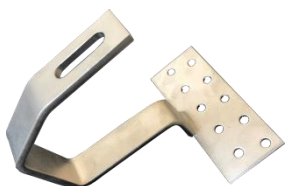

System componente

Roof Hook ALU „EASY“

Item-Nr.:	271E
Dimension:	40mm x 10mm
Material:	Aluminium EN AW 6060
Unit:	1 pcs.

Roof Hook Biber 30x5

Item-Nr.:	2530BI
Dimension:	30mm x 5mm
Material:	Stainless Steel 1.4301
Unit:	1 pcs.

Roof Hook Biber 40x6

Item-Nr.:	7040
Dimension:	40mm x 6mm
Material:	Stainless Steel 1.4301
Unit:	1 pcs.

Roof Hook Standard 30x6

Item-Nr.:	7040
Dimension:	30mm x 6mm
Material:	Stainless Steel 1.4301
Unit:	1 pcs.

Roof Hook Jumbo 30x8

Item-Nr.:	7040
Dimension:	30mm x 8mm
Material:	Stainless Steel 1.4301
Unit:	1 pcs.

Disk Head Screw 8x100 (Standard)

Item-Nr.:	
Dimension:	8mm x 100mm
Material:	Steel, galvanized
Unit:	1 pcs.
Other disk head screws available on request (Project related)	

Cross Connector Alu EASY universal

Item-Nr.:	7040E
Dimension:	40mm
Material:	Aluminium EN AW 6060
Unit:	1 pcs.

Middle Clamp EASY-Klick

Item-Nr.:	529060
Dimension:	60mm
Material:	Aluminium EN AW 6060 Stainless Steel A2
Unit:	1 pcs.