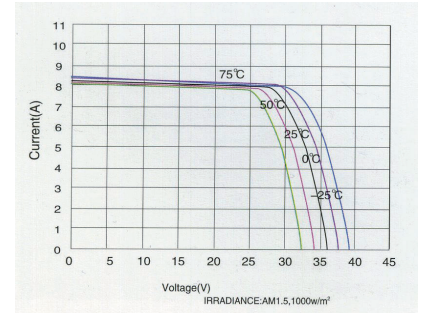

Specifications

• Panel Type	230 Wp Multicrystalline silicon photovoltaic module
• Maximum Power (Pmax)	230 W
• Voltage @ Pmax (Vpm)	29,8 V
• Current @ Pmax (Ipm)	7,73 A
• Open Circuit Voltage (Voc)	37,0 V
• Short Circuit Current (Isc)	8,22 A
• Power Tolerance	± 3 %
• Maximum System Voltage	1000 V
• Efficiency	14,1 %
• Temperature Coefficients of Pmax (%)	-0,38 % /°C
• Temperature Coefficients of Voc (%)	-0,32 % /°C
• Temperature Coefficients of Isc (%)	+0,08 % /°C
• NOCT (Normal Operating Cell Temp)	46 °C ± 2 °C
• Operating Temperature	-40 to +85 °C
• System Cell	156 mm x 156 mm Multicrystalline silicon
• No. of cells & connections	60 pcs in series (6x10)
• Module Size (WxLxH)	1640 x 990 x 50 mm
• Weight	Approximately 21 Kg
• Relative humidity	0 to 100 %
• Resistances	227g steel ball fall down from 1 m height and 60 m/s wind

I-V Curves