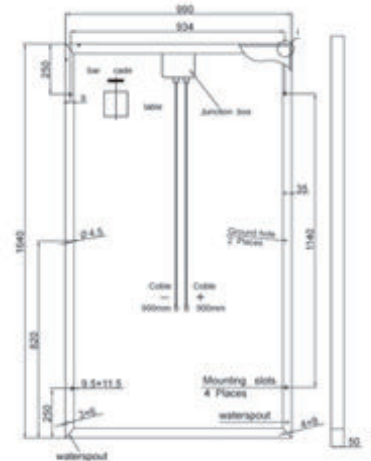

#### Specifications

• <b>Panel Type</b>	230 Wp Multicrystalline silicon photovoltaic module
• <b>Maximum Power (Pmax)</b>	230 W
• <b>Voltage @ Pmax (Vpm)</b>	29,8 V
• <b>Current @ Pmax (Ipm)</b>	7,73 A
• <b>Open Circuit Voltage (Voc)</b>	37,0 V
• <b>Short Circuit Current (Isc)</b>	8,22 A
• <b>Power Tolerance</b>	± 3 %
• <b>Maximum System Voltage</b>	1000 V
• <b>Efficiency</b>	14,1 %
• <b>Temperature Coefficients of Pmax (%)</b>	-0,38 % /°C
• <b>Temperature Coefficients of Voc (%)</b>	-0,32 % /°C
• <b>Temperature Coefficients of Isc (%)</b>	+0,08 % /°C
• <b>NOCT (Normal Operating Cell Temp)</b>	46 °C ± 2 °C
• <b>Operating Temperature</b>	-40 to +85 °C
• <b>System Cell</b>	156 mm x 156 mm Multicrystalline silicon
• <b>No. of cells &amp; connections</b>	60 pcs in series (6x10)
• <b>Module Size (WxLxH)</b>	1640 x 990 x 50 mm
• <b>Weight</b>	Approximately 21 Kg
• <b>Relative humidity</b>	0 to 100 %
• <b>Resistances</b>	227g steel ball fall down from 1 m height and 60 m/s wind

I-V Curves

Module dimension

#### Construction

• <b>Front</b>	Glass
• <b>Encapsulation</b>	EVA/Cells/EVA/TPT
• <b>Bypass Diodes</b>	6 by-pass
• <b>Junction Box Type</b>	IP65 TUV certified
• <b>Output cable</b>	MC4 Type connectors TÜV (Negative 1100 mm, Positive 1100 mm)
• <b>Frame (Material, Corners, etc)</b>	Anodized aluminium, 45° angle frame-screwless
• <b>Certification</b>	CE / IEC 61215 / IEC 61730-1 / IEC 61730-2